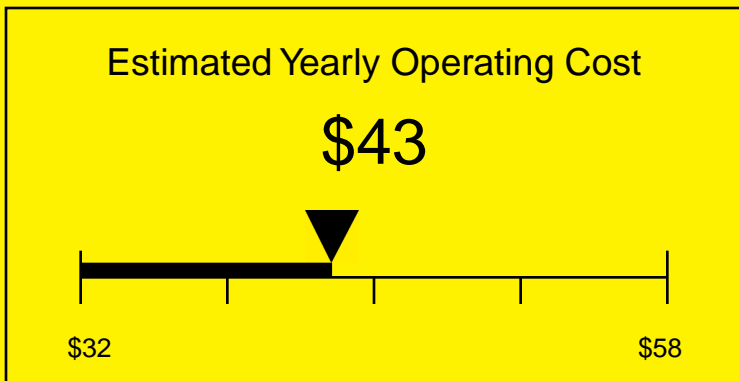

ENERGYGUIDE

REFRIGERATOR
Defrost: Automatic

FF6BSSTB
5.5 Cubic Feet

Compare the energy use of this product with others
before you buy

Your cost will depend on your utility rates

Based on a 2007 U.S. Government national average cost of 10.65 cents per kWh for electricity. Your actual operating cost will vary depending on your local utility rates and your use of the product.