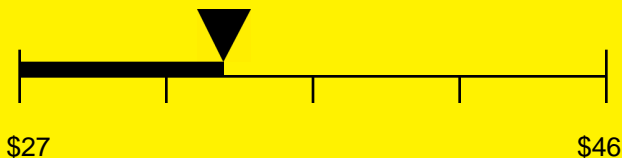

ENERGYGUIDE

REFRIGERATOR
Defrost: Automatic

FFAR22LCSS
1.6 Cubic Feet

Compare the energy use of this product with others
before you buy

Estimated Yearly Operating Cost

\$34

316kWh

Estimated Yearly Electricity Use

Your cost will depend on your utility rates

Based on a 2007 U.S. Government national average cost of 10.65 cents per kWh for electricity. Your actual operating cost will vary depending on your local utility rates and your use of the product.