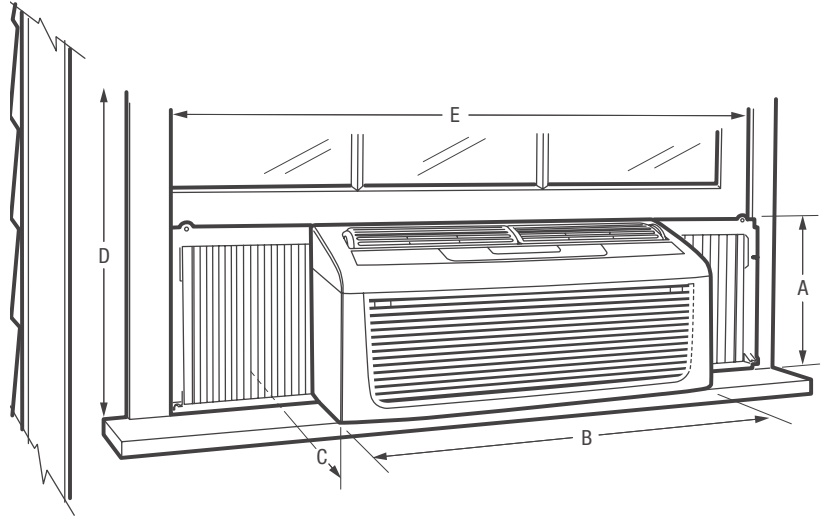

Performance	
BTU (Cool)	6,000
Dehumidification (Pints/Hour)	1.3
Cool Area (Up To Sq. Ft.)	250
Energy Efficiency Ratio	11.2
Electrical	
Volts	115
Amps (Cool)	4.7
Watts (Cool)	545
Length of Power Cord (Min./Max.)	6' / 6.5'
Plug Type (NEMA)	LCDI (5-15P)
Features	
Electronic Controls	Ready-Select*
Fan Speeds (Cool / Fan)	3 / 3
Low Voltage Start-Up	Yes
Auto Cool Function	Yes
Energy Saver Mode	Yes
Sleep Mode	Yes
Filter Check	Yes
24-Hour On / Off Timer	Yes
Clean Air Ionizer	
Remote Control	Full Function
Air CFM (High / Low)	153 / 140 / 124
Air Direction Control	8-Way
Fresh Air / Exhaust Vent / Closed	No / No / Yes
Filter Type	Antibacterial Mesh
Filter Access	Tilt-Out
Slide-Out Chassis	
Window Mounting Kit (Included)	Pleated Quick Mount
Warranty¹	Yes
Certifications	
Performance	AHAM
Specifications	
Refrigerant	R410a
Shipping Weight (Approx.)	61 Lbs.

¹Warranty 5 year sealed system/1 year full parts and labor.

NOTE: For planning purposes only. Always consult local and national electric codes. Refer to Product Installation Guide for detailed installation instructions on the web at frigidaire.com.

Product Dimensions	
A - Height	12-1/4"
B - Width	23-5/8"
C - Depth	18"

Window Dimensions	
D - Height (Min.)	12-1/2"
E - Width (Min./Max.)	26-1/2" / 41-1/2"

Accessories information available on the web at frigidaire.com