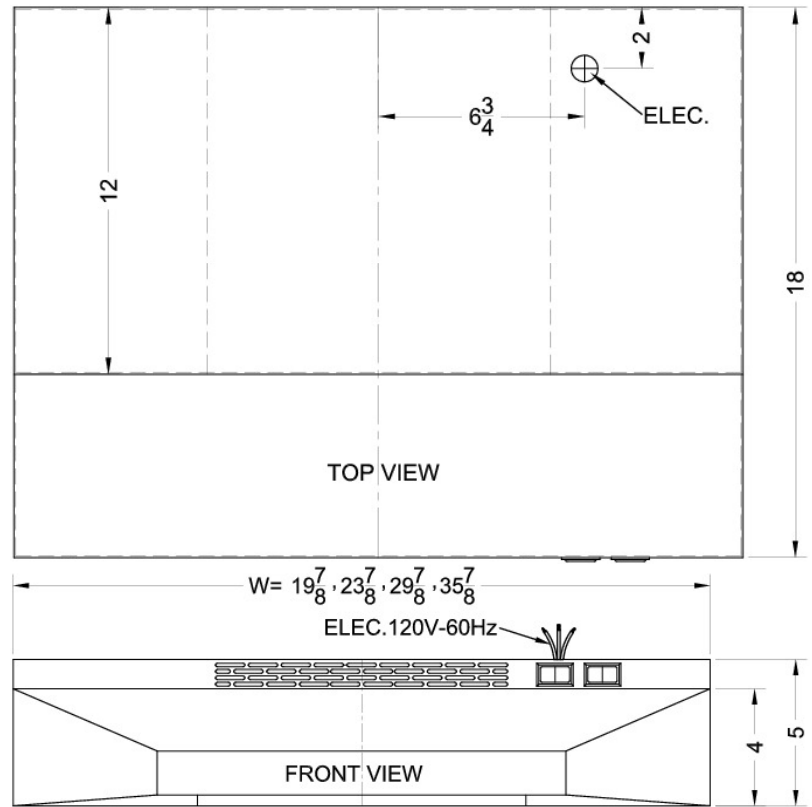

H1736B

5.0" x 36.0" x 18.0" (H x W x D)

36 inch wide ductless range hood in black finish

Highlights:

36" wide hood to match 36" ranges

Designed for ductless (recirculating) operation

Features include two-speed fan, switchable light, and combination aluminum-charcoal filter

Black finish and contemporary styling

36 inch width	Designed to match 36 inch ranges; also available in 20, 24, and 30 inch widths
Ductless range hood	Use for recirculating operation
Black finish	Stainless steel and white range hoods also available in this size and series
Two-speed fan	Variable speed for more ventilation options
Light	Switchable light offers more convenience in your kitchen
Aluminum-charcoal filter	Provides thorough filtering to reduce odors
Made in the USA	Solidly constructed for years of use
More sizes available	Additional sizes can be specially ordered (minimums apply)

Specifications:

Height	5.0"
Width	36.0"
Depth	18.0"
Shipping Weight	18.0 lbs.
Weight	15.0 lbs.
Parts/Labor Warranty	1 Year

MODEL NO.	WIDTH
H1720	19 7/8"
H1724	23 7/8"
H1730	29 7/8"
H1736	35 7/8"

Summit Appliance Division, Felix Storch, Inc.
 770 Garrison Ave • Bronx, NY 10474
 Phone: 718-893-3900 • Fax: 718-842-3093
 Email: info@summitappliance.com