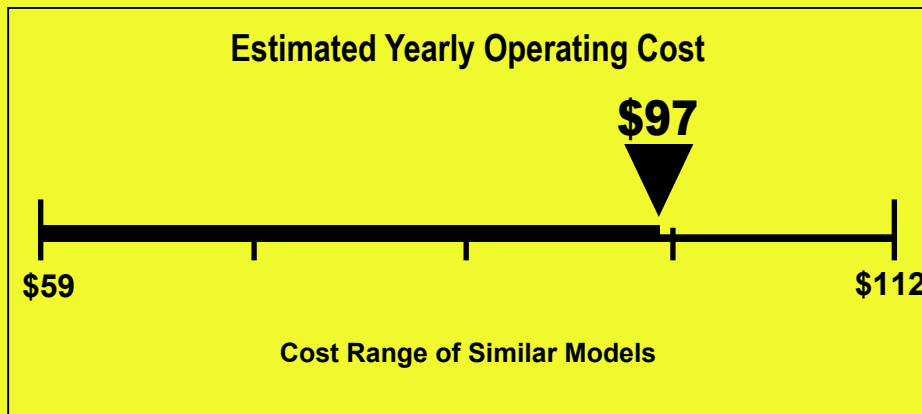

# ENERGYGUIDE

Room Air Conditioner  
Without Reverse Cycle  
With Louvered Sides

LG Electronics U.S.A., Inc. (LG)  
Model LW1212HR  
Capacity : 12,000 BTUs

**9.8**

**Energy Efficiency Ratio**

**Your cost will depend on your utility rates and use.**

- Cost range based only on models of similar capacity without reverse cycle and with louvered sides.
- Estimated operating cost based on a 2007 national average electricity cost of 10.65 cents per kWh.
- For more information, visit [www.ftc.gov/appliances](http://www.ftc.gov/appliances).