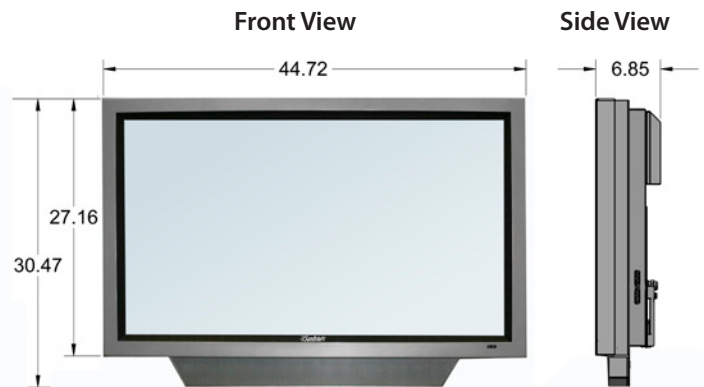

## Model 4610HD

Model 4610HD is an extra bright 46" full-HD 1080p LCD all-weather outdoor television. It is shown here without the detachable speaker module that can be removed when the TV is integrated with an external speaker system, or in applications where sound is not required.

### Specifications

LCD Screen	46-inch diagonal TFT Active Matrix
Resolution	1920 x 1080 full-HD 1080p
Aspect Ratio	16:9
Contrast Ratio	2000:1
Viewing Angle	178°
Response Time	6 milliseconds
TV formats	1080p, 1080i, 720p, 480p, 480i
Input Connectors:	
RF	Antenna/CATV (ATSC/QAM/NTSC) x1
HDMI	HDMI™ Input x2
Video Composite	S-Video x1 and Composite Video x1, L/R Audio Inputs x1
Video Component	YPbPr plus Stereo Audio x2
PC	15-pin D-sub VGA plus Stereo Audio
Control Set	RS232 Serial, Discrete IR Control, Concealed IR Window
Audio Out	TosLink, 5.1 Audio from DTV input only (TosLink Optical) x 1
Speakers	10-watt x 2 channels, water-resistant detachable speaker module
Exterior	Powder-coated aluminum
Input Power	100-240 VAC, 50-60 Hz 4.0 A Max
Operating Temp.	-24° to 122° F. (-31° to 50° C.) *
Non-op. Temp. (Off-mode with power applied)	-24° to 140° F. (-31° to 60° C.) The non-operating temperature feature requires power to be applied
Accessories Included	Water-resistant remote control with lithium battery
TV Dimensions	44.72" W x 27.16" H (30.47" H with speakers) x 6.85" D
Weight	82.7 lbs; 86.8 lbs with speakers
Warranty	One-year, in-factory, parts and labor

Dimensions with detachable speaker module.  
All measurements are in inches