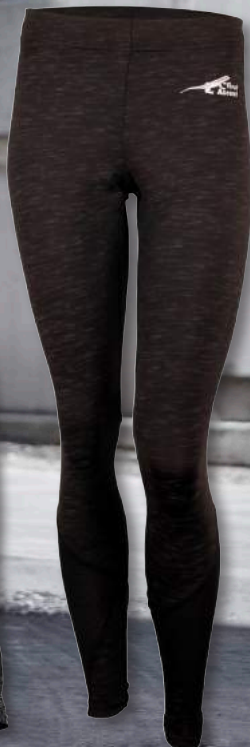

Capestorm
Men's and Women's Inhale Jacket
R1,000.00

be seen **this winter**

Enhance
visibility

Flashlight
reactive

Reflective
print

First Ascent
Women's
Neo Reflective
Jacket
R1,000.00

First Ascent
Men's Neo Reflective Longsleeve
R600.00

First Ascent
Women's Neo Reflective Longsleeve
R600.00

First Ascent
Women's Neo long tight
R900.00

VIZTEC
first Ascent

Capestorm Women's Motion Cycling Jacket R1,050.00

Waterproof repellent fabric

Reflective print