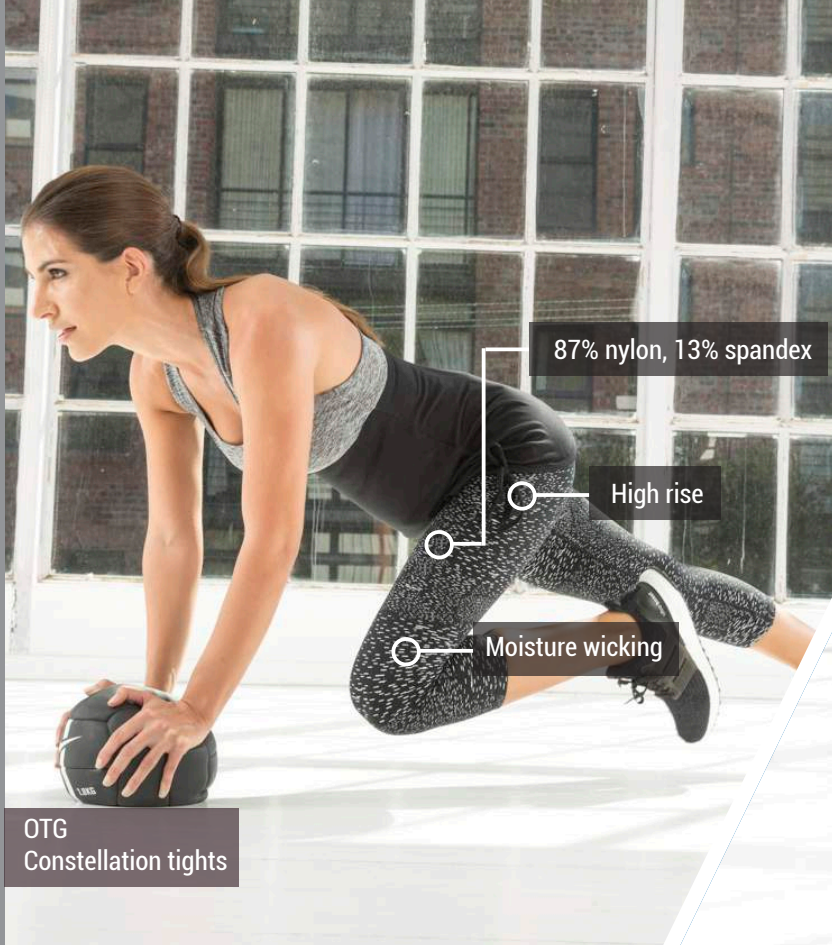

sculpted fit

OTG
Constellation tights

87% nylon, 13% spandex

High rise

Moisture wicking

OTG
Core Support Poly Pants