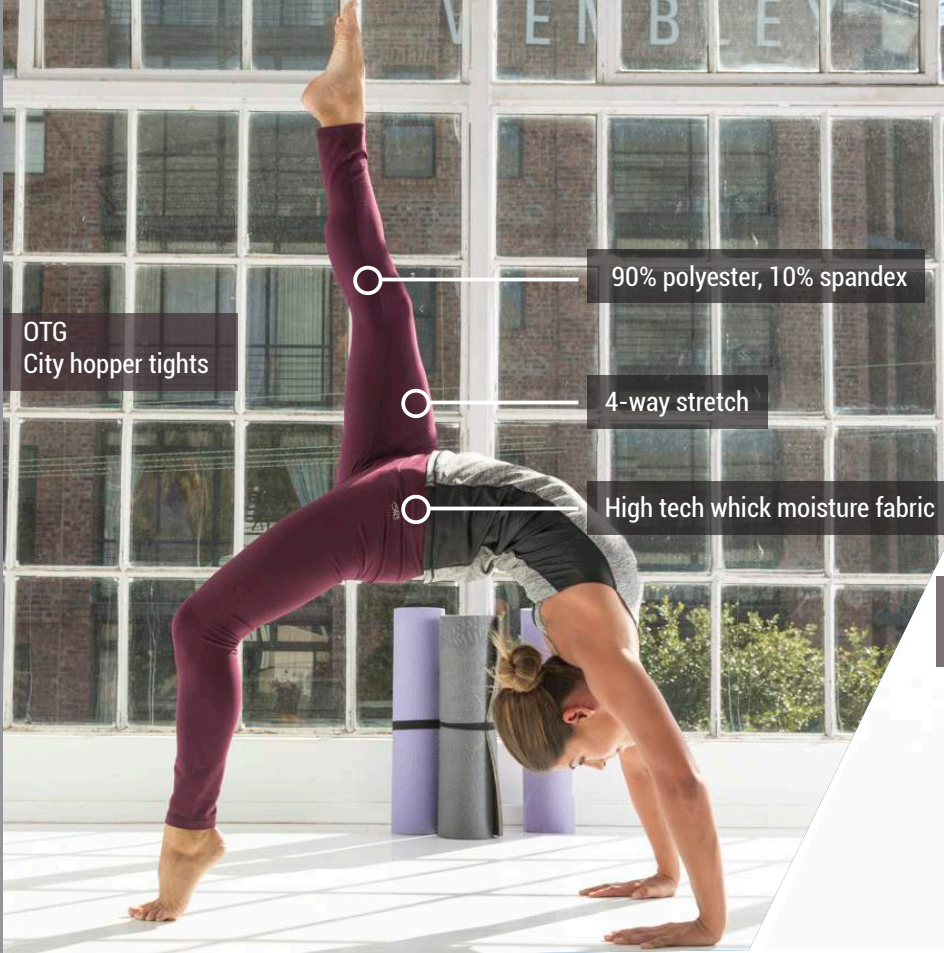

bottoms bar

tight fit

OTG
City hopper tights

OTG
Yoga Flow Jogger