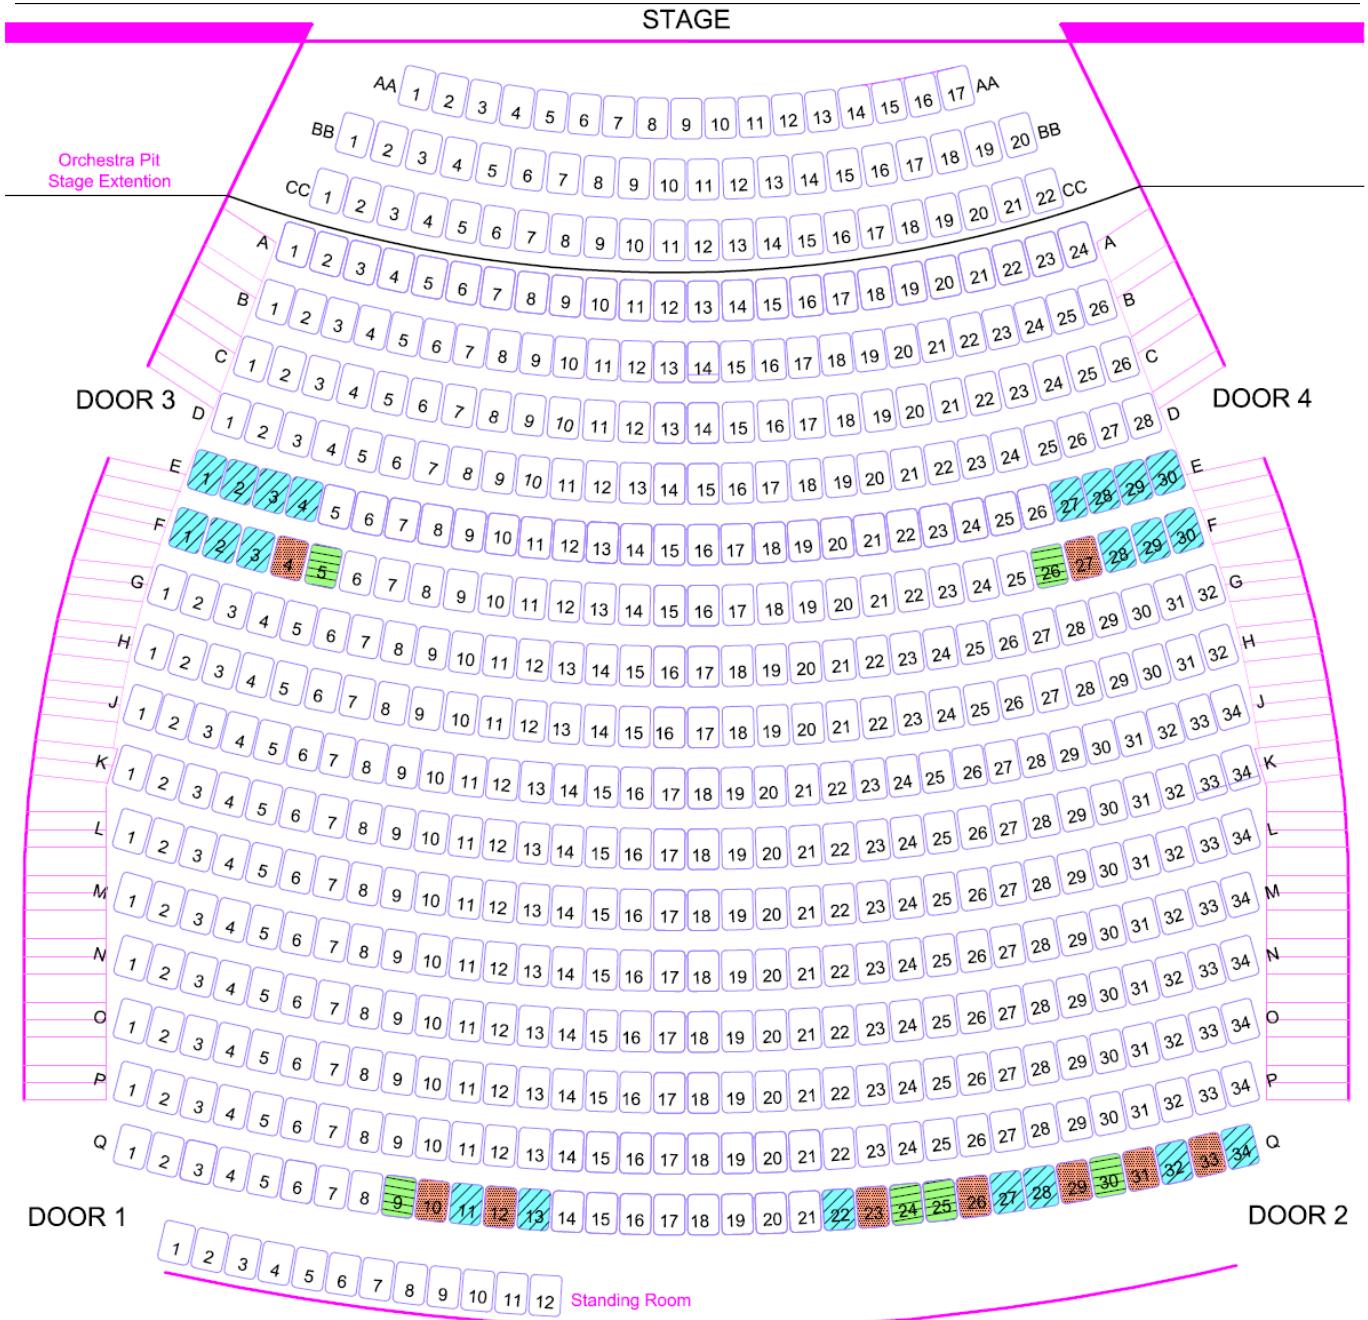

Sumner Theatre Map

SUMNER THEATRE SEATING PLAN

REMOVABLE SEATS	
WHEELCHAIR POSITION	
COMPANION SEAT	
MAIN AUDITORIUM	500
STAGE EXTENSION AA-CC	59
MAXIMUM CAPACITY	559
STANDING ROOM	12