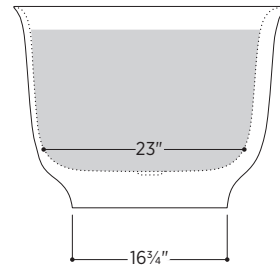

Ravenna

PLERAV6730

67" L x 29½" W x 21⅞" H

Tub Finish	<input type="radio"/> White Satin
	<input checked="" type="radio"/> White Satin with Soft Touch Matte Black Exterior
Drain Finish	<input type="radio"/> Polished Chrome
Material	Eco-Lapistone™
Slope of Backrest	104°
Water Depth	15⅝"
Capacity	77G
Weight	203lbs
Shipping Weight	302lbs

Made in Italy

Ravenna

PLERAV6730

All measurements are approximate and for comparison only. Please note that these dimensions and specifications are subject to change without notice.

Install this product according to the installation guide. Floor support under bath must provide for a minimum of 995lbs (451kg). Installation may vary. Our products must be installed by certified professionals only and according to our installation guide, as well as federal, provincial/state and local building codes and regulations.