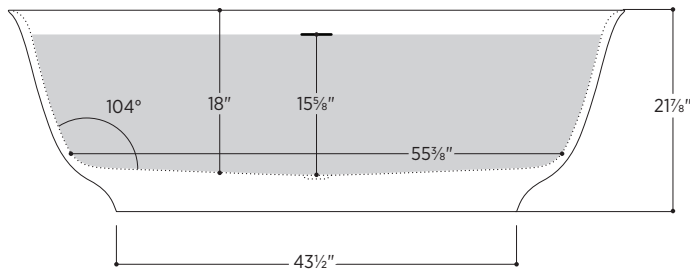

Ravenna

PLERAV6730

67" L x 29½" W x 21⅞" H

Tub Finish	<input type="radio"/> White Satin
	<input checked="" type="radio"/> White Satin with Soft Touch Matte Black Exterior
Drain Finish	<input type="radio"/> Polished Chrome
Material	Eco-Lapistone™
Slope of Backrest	104°
Water Depth	15⅝"
Capacity	77G
Weight	203lbs
Shipping Weight	302lbs

Made in Italy

Ravenna

PLERAV6730

All measurements are approximate and for comparison only. Please note that these dimensions and specifications are subject to change without notice.

Install this product according to the installation guide. Floor support under bath must provide for a minimum of 995lbs (451kg). Installation may vary. Our products must be installed by certified professionals only and according to our installation guide, as well as federal, provincial/state and local building codes and regulations.