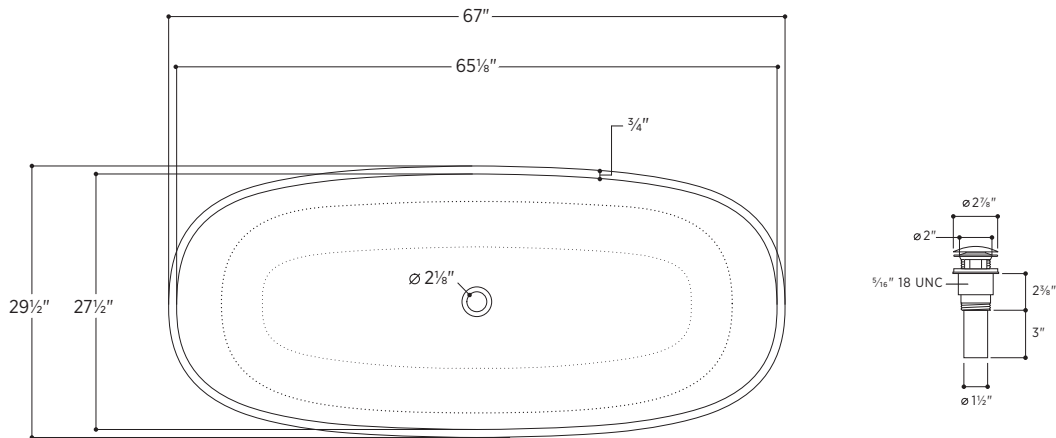

Ravenna

PLERAV6730

67" L x 29½" W x 21⅞" H

Tub Finish	<input type="radio"/> White Satin
	<input checked="" type="radio"/> White Satin with Soft Touch Matte Black Exterior
Drain Finish	<input type="radio"/> Polished Chrome
Material	Eco-Lapistone™
Slope of Backrest	104°
Water Depth	15⅝"
Capacity	77G
Weight	203lbs
Shipping Weight	302lbs

Made in Italy

Ravenna

PLERAV6730

All measurements are approximate and for comparison only. Please note that these dimensions and specifications are subject to change without notice.

Install this product according to the installation guide. Floor support under bath must provide for a minimum of 995lbs (451kg). Installation may vary. Our products must be installed by certified professionals only and according to our installation guide, as well as federal, provincial/state and local building codes and regulations.