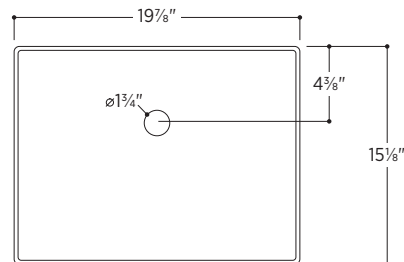

# Slim Square Vessel

PSQV2015

19<sup>7</sup>/<sub>8</sub>" W x 15<sup>1</sup>/<sub>8</sub>" D x 4<sup>7</sup>/<sub>8</sub>" H

 Made in Italy

Vessel bathroom sink

No overflow

Available finishes:

**W** White

**MB** Matte Black

Material: Fireclay

Weight: 22lbs

5 year warranty for residential use

All measurements are approximate and for comparison only. Please note that these dimensions and specifications are subject to change without notice. Our products must be installed by certified professionals only and according to our installation guide, as well as federal, provincial/state and local building codes and regulations.