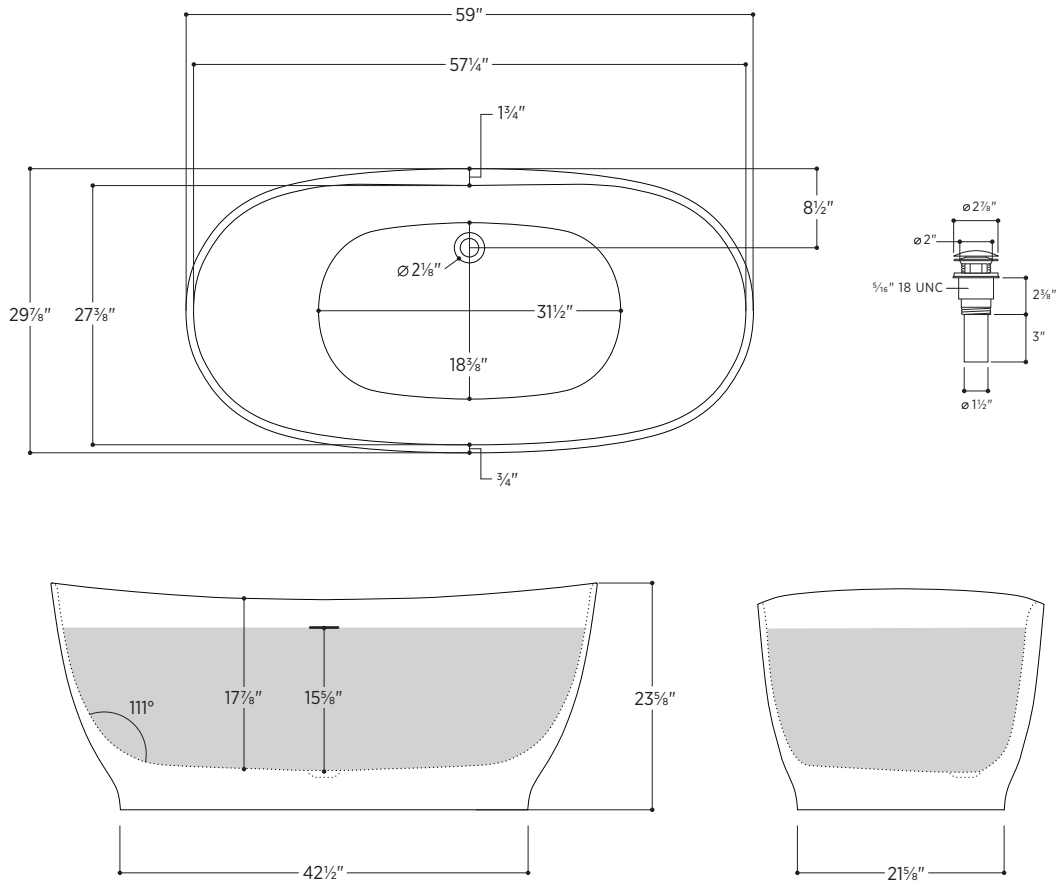

Vittoria

PLEVRN5930

59" L x 29⁷/₈" W x 23⁵/₈" H

1 other size available

PLEVRN6531 65" L x 30⁷/₈" W x 24" H

Tub Finish	<input type="radio"/> White Satin
	<input checked="" type="radio"/> White Satin with Midnight Blue Matte Exterior
Drain Finish	<input type="radio"/> Polished Chrome
Material	Eco-Lapistone™
Slope of Backrest	111°
Water Depth	15 ⁵ / ₈ "
Capacity	69G
Weight	212lbs
Shipping Weight	309lbs

Vittoria

PLEVRN5930

All measurements are approximate and for comparison only. Please note that these dimensions and specifications are subject to change without notice.

Install this product according to the installation guide. Floor support under bath must provide for a minimum of 995lbs (451kg). Installation may vary. Our products must be installed by certified professionals only and according to our installation guide, as well as federal, provincial/state and local building codes and regulations.