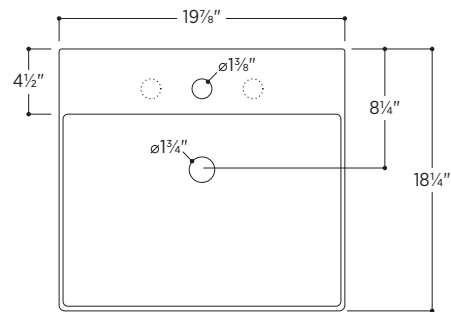

Slim Square

PSQ2018W

19⁷/₈" W x 18¹/₄" D x 4⁷/₈" H

4 other sizes available

PSQ2418W	23 ³ / ₄ " W x 18 ¹ / ₄ " D x 4 ⁷ / ₈ " H
PSQ3218W	31 ⁵ / ₈ " W x 18 ¹ / ₄ " D x 4 ⁷ / ₈ " H
PSQ4018W	39 ¹ / ₂ " W x 18 ¹ / ₄ " D x 4 ⁷ / ₈ " H
PSQ4818W	47 ³ / ₈ " W x 18 ¹ / ₄ " D x 4 ⁷ / ₈ " H

Brass towel bar easily attaches to underside of sink

Includes overflow ring in matching finish:

-  Polished Chrome
-  White Gloss
-  Brushed Nickel
-  Matte Black

no towel bar

1 towel bar
left side

1 towel bar
right side

2 towel bars
both sides

All measurements are approximate and for comparison only. Please note that these dimensions and specifications are subject to change without notice. Our products must be installed by certified professionals only and according to our installation guide, as well as federal, provincial/state and local building codes and regulations.