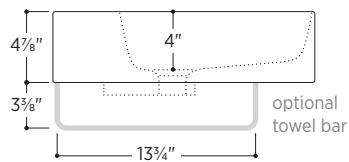

 Made in Italy

Wall-mounted bathroom sink

White fireclay

Overflow in polished chrome finish

Weight: 22lbs

1-hole tap

3-hole tap

Slim Towel Bar *optional*

Brass towel bar easily attaches to underside of sink

Includes overflow ring in matching finish:

-  Polished Chrome
-  White Gloss
-  Brushed Nickel
-  Matte Black

no towel bar

1 towel bar
left side

1 towel bar
right side

2 towel bars
both sides

All measurements are approximate and for comparison only. Please note that these dimensions and specifications are subject to change without notice. Our products must be installed by certified professionals only and according to our installation guide, as well as federal, provincial/state and local building codes and regulations.