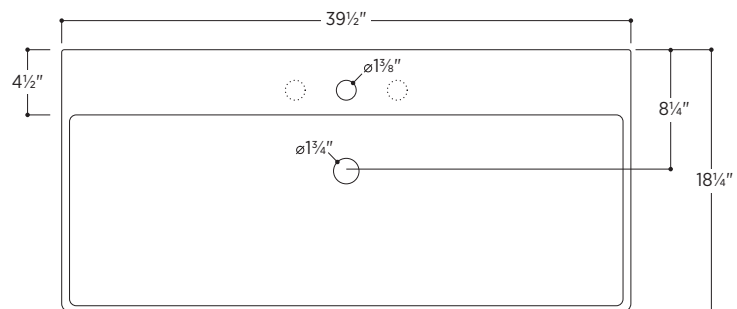

# Slim Square

PSQ4018W

39½" W x 18¼" D x 4⅞" H

4 other sizes available

PSQ2018W	19⅞" W x 18¼" D x 4⅞" H
PSQ2418W	23¾" W x 18¼" D x 4⅞" H
PSQ3218W	31⅝" W x 18¼" D x 4⅞" H
PSQ4818W	47⅞" W x 18¼" D x 4⅞" H

 Made in Italy

## Slim Towel Bar *optional*

Brass towel bar easily attaches to underside of sink

Includes overflow ring in matching finish:

-  Polished Chrome
-  White Gloss
-  Brushed Nickel
-  Matte Black

no towel bar

1 towel bar  
left side

1 towel bar  
right side

2 towel bars  
both sides

All measurements are approximate and for comparison only. Please note that these dimensions and specifications are subject to change without notice. Our products must be installed by certified professionals only and according to our installation guide, as well as federal, provincial/state and local building codes and regulations.