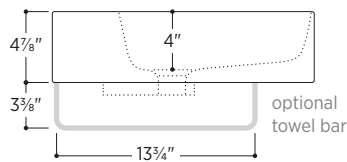

Wall-mounted bathroom sink

White fireclay

Overflow in polished chrome finish

Weight: 55.1lbs

1-hole tap

3-hole tap

## Slim Towel Bar *optional*

Brass towel bar easily attaches to underside of sink

Includes overflow ring in matching finish:

-  Polished Chrome
-  White Gloss
-  Brushed Nickel
-  Matte Black

no towel bar

1 towel bar  
left side

1 towel bar  
right side

2 towel bars  
both sides

All measurements are approximate and for comparison only. Please note that these dimensions and specifications are subject to change without notice. Our products must be installed by certified professionals only and according to our installation guide, as well as federal, provincial/state and local building codes and regulations.