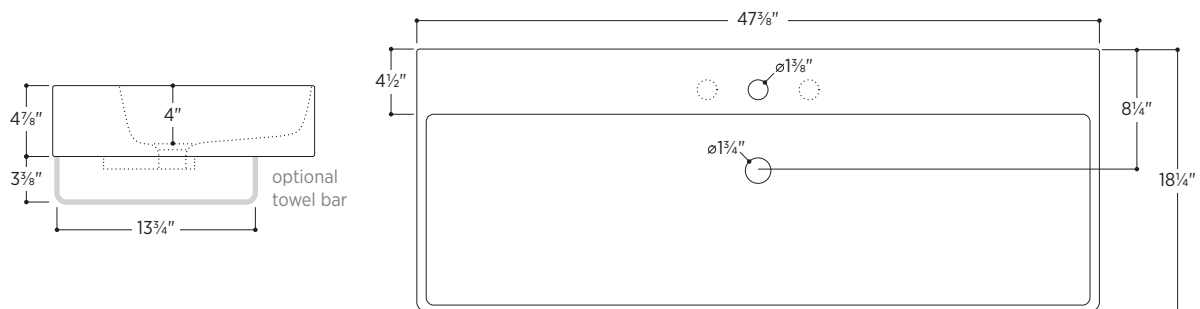

Slim Square

PSQ4818W

47³/₈" W x 18¹/₄" D x 4⁷/₈" H

4 other sizes available

PSQ2018W	19 ⁷ / ₈ " W x 18 ¹ / ₄ " D x 4 ⁷ / ₈ " H
PSQ2418W	23 ³ / ₄ " W x 18 ¹ / ₄ " D x 4 ⁷ / ₈ " H
PSQ3218W	31 ⁵ / ₈ " W x 18 ¹ / ₄ " D x 4 ⁷ / ₈ " H
PSQ4018W	39 ¹ / ₂ " W x 18 ¹ / ₄ " D x 4 ⁷ / ₈ " H

Brass towel bar easily attaches to underside of sink

Includes overflow ring in matching finish:

-  Polished Chrome
-  White Gloss
-  Brushed Nickel
-  Matte Black

no towel bar

1 towel bar
left side

1 towel bar
right side

2 towel bars
both sides

All measurements are approximate and for comparison only. Please note that these dimensions and specifications are subject to change without notice. Our products must be installed by certified professionals only and according to our installation guide, as well as federal, provincial/state and local building codes and regulations.