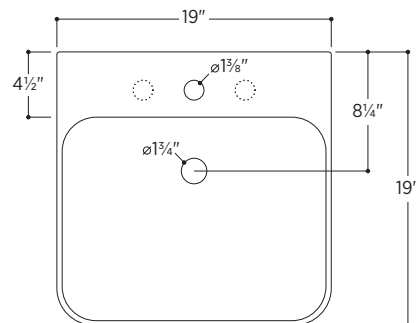

Slim Soft

PSF1919W

19" W x 19" D x 4⁷/₈" H

3 other sizes available

PSF2419W 23³/₄" W x 19" D x 4⁷/₈" H

PSF3219W 31⁵/₈" W x 19" D x 4⁷/₈" H

PSF4019W 39¹/₂" W x 19" D x 4⁷/₈" H

 Made in Italy

Wall-mounted bathroom sink

White fireclay

Overflow in polished chrome finish

Weight: 25.4lbs

1-hole tap

3-hole tap

Slim Towel Bar *optional*

Brass towel bar easily attaches to underside of sink

Includes overflow ring in matching finish:

-  Polished Chrome
-  White Gloss
-  Brushed Nickel
-  Matte Black

no towel bar

1 towel bar
left side

1 towel bar
right side

2 towel bars
both sides

All measurements are approximate and for comparison only. Please note that these dimensions and specifications are subject to change without notice. Our products must be installed by certified professionals only and according to our installation guide, as well as federal, provincial/state and local building codes and regulations.