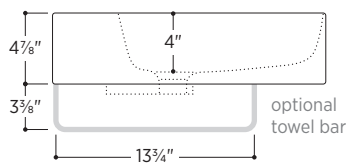

Wall-mounted bathroom sink

White fireclay

Overflow in polished chrome finish

Weight: 25.4lbs

1-hole tap

3-hole tap

Slim Towel Bar *optional*

Brass towel bar easily attaches to underside of sink

Includes overflow ring in matching finish:

-  Polished Chrome
-  White Gloss
-  Brushed Nickel
-  Matte Black

no towel bar

1 towel bar
left side

1 towel bar
right side

2 towel bars
both sides

All measurements are approximate and for comparison only. Please note that these dimensions and specifications are subject to change without notice. Our products must be installed by certified professionals only and according to our installation guide, as well as federal, provincial/state and local building codes and regulations.