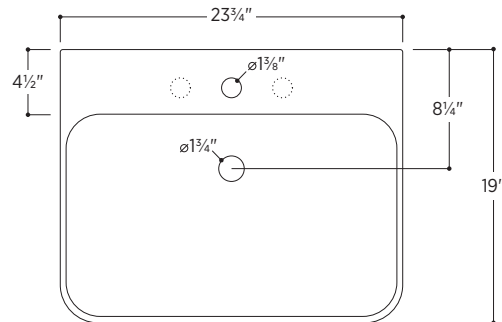

Slim Soft

PSF2419W

23³/₄" W x 19" D x 4⁷/₈" H

3 other sizes available

PSF1919W 19" W x 19" D x 4⁷/₈" H
 PSF3219W 31⁵/₈" W x 19" D x 4⁷/₈" H
 PSF4019W 39¹/₂" W x 19" D x 4⁷/₈" H

 Made in Italy

Wall-mounted bathroom sink
 White fireclay
 Overflow in polished chrome finish
 Weight: 28.7lbs

 1-hole tap  3-hole tap

Slim Towel Bar *optional*

Brass towel bar easily attaches to underside of sink
 Includes overflow ring in matching finish:

-  Polished Chrome
-  White Gloss
-  Brushed Nickel
-  Matte Black