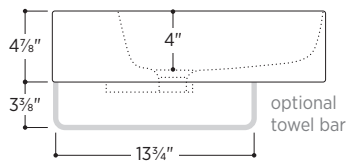

Slim Soft

PSF2419W

23³/₄" W x 19" D x 4⁷/₈" H

3 other sizes available

PSF1919W 19" W x 19" D x 4⁷/₈" H
 PSF3219W 31⁵/₈" W x 19" D x 4⁷/₈" H
 PSF4019W 39¹/₂" W x 19" D x 4⁷/₈" H

 Made in Italy

Wall-mounted bathroom sink
 White fireclay
 Overflow in polished chrome finish
 Weight: 28.7lbs

 1-hole tap  3-hole tap

Slim Towel Bar *optional*

Brass towel bar easily attaches to underside of sink
 Includes overflow ring in matching finish:

-  Polished Chrome
-  White Gloss
-  Brushed Nickel
-  Matte Black