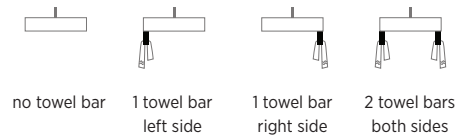

Slim Soft

PSF4019W

39½" W x 19" D x 4⅞" H

3 other sizes available

PSF1919W 19" W x 19" D x 4⅞" H
 PSF2419W 23¾" W x 19" D x 4⅞" H
 PSF3219W 31⅝" W x 19" D x 4⅞" H

 Made in Italy

Wall-mounted bathroom sink
 White fireclay
 Overflow in polished chrome finish
 Weight: 52.9lbs

 1-hole tap  3-hole tap

Slim Towel Bar *optional*

Brass towel bar easily attaches to underside of sink
 Includes overflow ring in matching finish:

-  Polished Chrome
-  White Gloss
-  Brushed Nickel
-  Matte Black