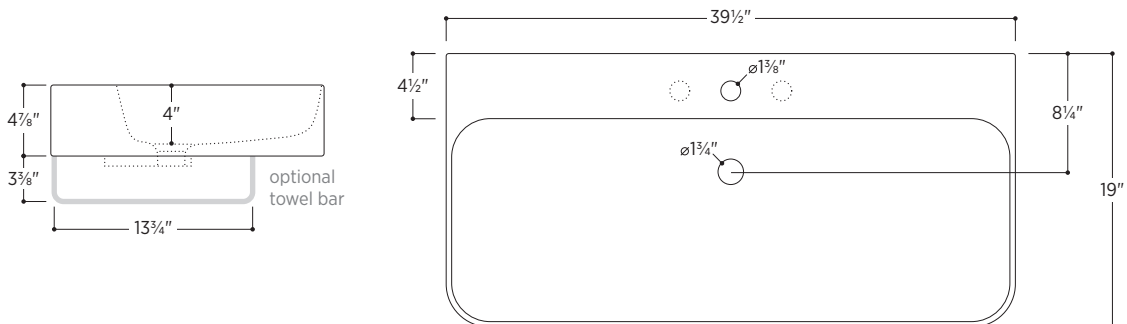

Slim Soft

PSF4019W

39½" W x 19" D x 4⅞" H

3 other sizes available

PSF1919W 19" W x 19" D x 4⅞" H
 PSF2419W 23¾" W x 19" D x 4⅞" H
 PSF3219W 31⅝" W x 19" D x 4⅞" H

 Made in Italy

Wall-mounted bathroom sink
 White fireclay
 Overflow in polished chrome finish
 Weight: 52.9lbs

 1-hole tap  3-hole tap

Slim Towel Bar *optional*

Brass towel bar easily attaches to underside of sink
 Includes overflow ring in matching finish:

-  Polished Chrome
-  White Gloss
-  Brushed Nickel
-  Matte Black