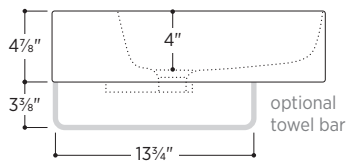

All measurements are approximate and for comparison only. Please note that these dimensions and specifications are subject to change without notice. Our products must be installed by certified professionals only and according to our installation guide, as well as federal, provincial/state and local building codes and regulations.