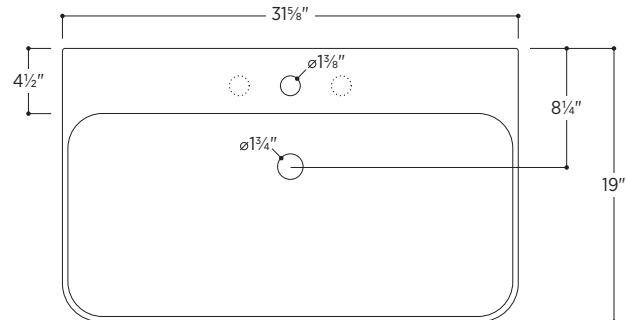

All measurements are approximate and for comparison only. Please note that these dimensions and specifications are subject to change without notice. Our products must be installed by certified professionals only and according to our installation guide, as well as federal, provincial/state and local building codes and regulations.