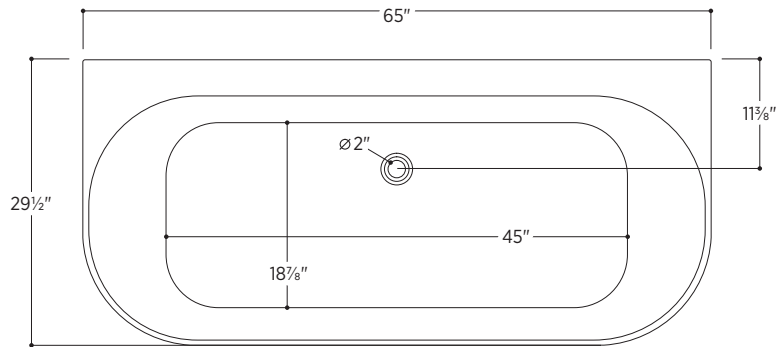

# Almeria

PTXALM6530

65" L x 29½" W x 23" H

1 other size available

PTXALM5930 59" L x 29½" W x 23" H

Tub Finish	<input type="radio"/> White Gloss
Drain Finish	<input type="radio"/> Glossy White
Material	Acrylic
Slope of Backrest	120°
Water Depth	14¾"
Capacity	67G
Weight	92.6lbs
Shipping Weight	108lbs

#### Foam Insulation *optional*

- Foam gives an added layer of solidity to the tub
- It reduces the noise level when filling
- It keeps the water warm longer

# Almeria

PTXALM6530

All measurements are approximate and for comparison only. Please note that these dimensions and specifications are subject to change without notice.

Install this product according to the installation guide. Floor support under bath must provide for a minimum of 995lbs. Installation may vary. Our products must be installed by certified professionals only and according to our installation guide, as well as federal, provincial/state and local building codes and regulations.