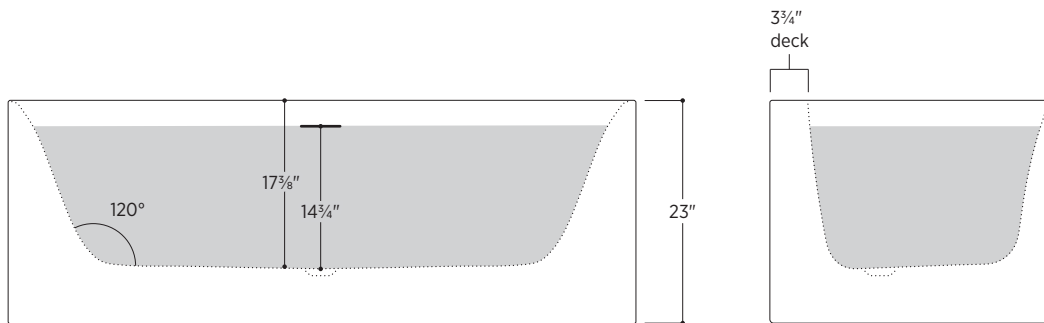

# Almeria

PTXALM6530

65" L x 29½" W x 23" H

1 other size available

PTXALM5930 59" L x 29½" W x 23" H

Tub Finish	<input type="radio"/> White Gloss
Drain Finish	<input type="radio"/> Glossy White
Material	Acrylic
Slope of Backrest	120°
Water Depth	14¾"
Capacity	67G
Weight	92.6lbs
Shipping Weight	108lbs

#### Foam Insulation *optional*

- Foam gives an added layer of solidity to the tub
- It reduces the noise level when filling
- It keeps the water warm longer

# Almeria

PTXALM6530

All measurements are approximate and for comparison only. Please note that these dimensions and specifications are subject to change without notice.

Install this product according to the installation guide. Floor support under bath must provide for a minimum of 995lbs. Installation may vary. Our products must be installed by certified professionals only and according to our installation guide, as well as federal, provincial/state and local building codes and regulations.