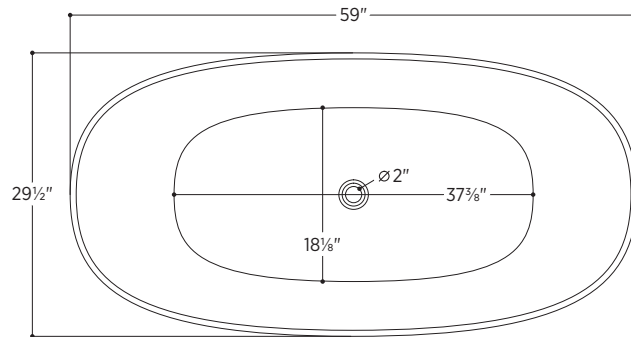

Lucca

PTXLUC5930

59" L x 29½" W x 23" H

2 other sizes available

PTXLUC6332 63" L x 31½" W x 23" H

PTXLUC6732 66⅞" L x 31½" W x 23" H

Tub Finish	<input type="radio"/> White Gloss
Drain Finish	<input type="radio"/> Glossy White
Material	Acrylic
Slope of Backrest	115°
Water Depth	14¾"
Capacity	59G
Weight	81.6lbs
Shipping Weight	97lbs

Foam Insulation *optional*

- Foam gives an added layer of solidity to the tub
- It reduces the noise level when filling
- It keeps the water warm longer

Lucca

PTXLUC5930

All measurements are approximate and for comparison only. Please note that these dimensions and specifications are subject to change without notice.