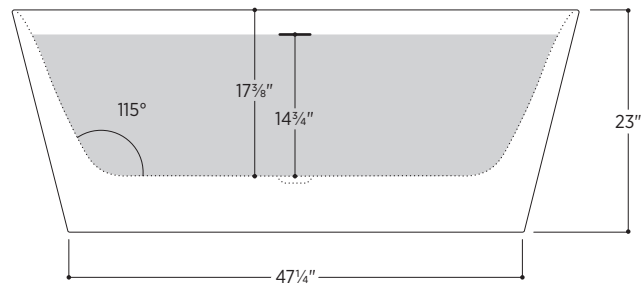

Lucca

PTXLUC5930

59" L x 29½" W x 23" H

2 other sizes available

PTXLUC6332 63" L x 31½" W x 23" H

PTXLUC6732 66⅞" L x 31½" W x 23" H

Tub Finish	<input type="radio"/> White Gloss
Drain Finish	<input type="radio"/> Glossy White
Material	Acrylic
Slope of Backrest	115°
Water Depth	14¾"
Capacity	59G
Weight	81.6lbs
Shipping Weight	97lbs

Foam Insulation *optional*

- Foam gives an added layer of solidity to the tub
- It reduces the noise level when filling
- It keeps the water warm longer

Lucca

PTXLUC5930

All measurements are approximate and for comparison only. Please note that these dimensions and specifications are subject to change without notice.