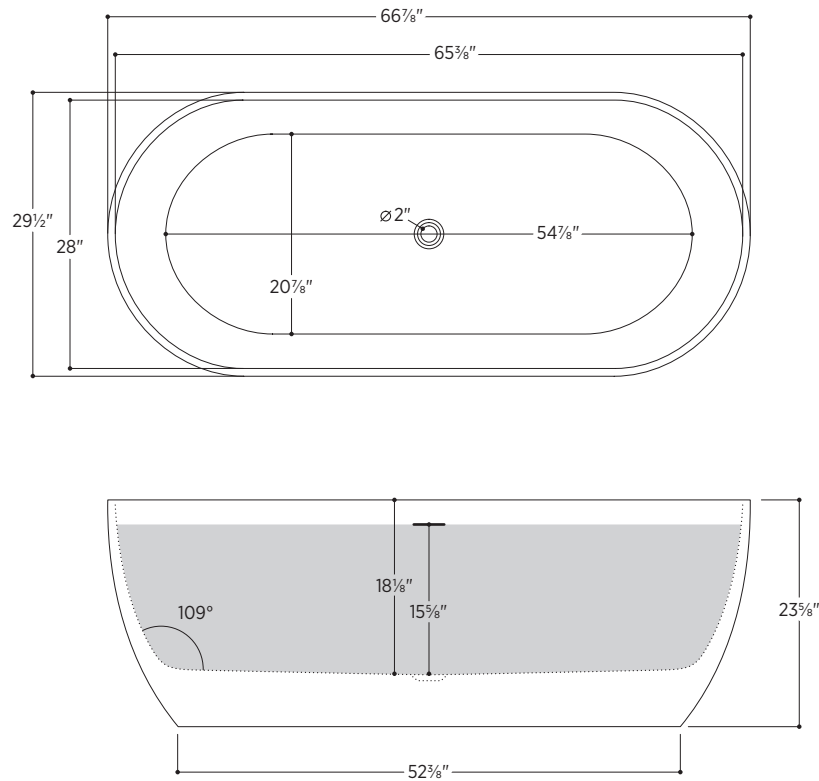

# Venezia

PTXVNZ6730

66 $\frac{7}{8}$ " L x 29 $\frac{1}{2}$ " W x 23 $\frac{5}{8}$ " H

2 other sizes available

PTXVNZ5928 59" L x 27 $\frac{1}{2}$ " W x 23 $\frac{5}{8}$ " H

PTXVNZ7132 70 $\frac{7}{8}$ " L x 31 $\frac{1}{2}$ " W x 23 $\frac{5}{8}$ " H

Tub Finish	<input type="radio"/> White Gloss
Drain Finish	<input type="radio"/> Glossy White
Material	Acrylic
Slope of Backrest	109°
Water Depth	15 $\frac{5}{8}$ "
Capacity	71G
Weight	86lbs
Shipping Weight	103.6lbs

# Venezia

PTXVNZ6730

All measurements are approximate and for comparison only. Please note that these dimensions and specifications are subject to change without notice.

Install this product according to the installation guide. Floor support under bath must provide for a minimum of 995lbs. Installation may vary. Our products must be installed by certified professionals only and according to our installation guide, as well as federal, provincial/state and local building codes and regulations.