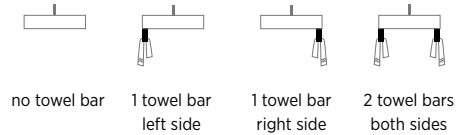

Prices shown are per towel bar

Slim Square

PSQ2018W

19⁷/₈" L x 18¹/₄" W x 4⁷/₈" H

4 other sizes available

 Made in Italy

Wall-mounted bathroom sink
Weight: 22lbs

 1-hole tap  3-hole tap

Towel Bar *optional*

Easily attaches to underside of sink
Towel bar comes with overflow in matching finish

Name	Material	Sink Finish	Overflow Finish	Faucet Holes	Sink	Price
Slim Square	Fireclay	<input type="radio"/> White	<input type="radio"/> Polished Chrome	<input type="checkbox"/> 1 1-hole tap	PSQ2018W1	\$525
				<input type="checkbox"/> 3 3-hole tap	PSQ2018W3	\$525