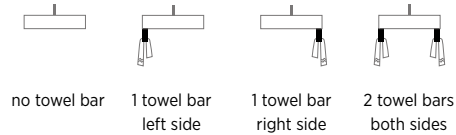

Name	Material	Sink Finish	Overflow Finish	Faucet Holes	Sink	Price
Slim Soft	Fireclay	☐ White	☐ Polished Chrome	☐ 1 1-hole tap	PSF1919W1	$525
				☐ 3 3-hole tap	PSF1919W3	$525

Name	Material	Towel Bar Finish	Overflow Finish	Towel Bar	Price
Slim Towel Bar <i>optional</i>	Brass	☐ Polished Chrome	☐ Polished Chrome	PSTB-PC	$145
		☐ White Gloss	☐ White Gloss	PSTB-WG	$215
		☐ Brushed Nickel	☐ Brushed Nickel	PSTB-BN	$215
		☐ Matte Black	☐ Matte Black	PSTB-MB	$215

Prices shown are per towel bar