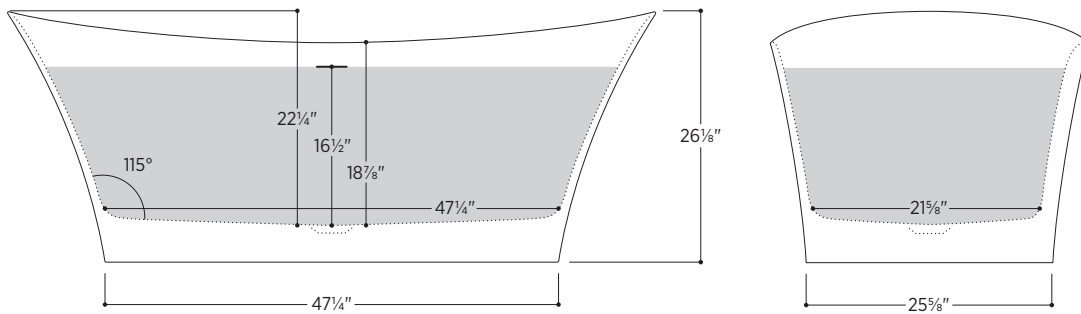

Alessandria

PLEALA6833

67⁷/₈" L x 33¹/₄" W x 26¹/₈" H

Tub Finish	<input type="radio"/> White Satin
Drain Finish	<input type="radio"/> Polished Chrome
Material	Eco-Lapistone™
Slope of Backrest	115°
Water Depth	16 ¹ / ₂ "
Capacity	88G
Weight	265lbs
Shipping Weight	371lbs

Alessandria

PLEALA6833

All measurements are approximate and for comparison only. Please note that these dimensions and specifications are subject to change without notice.

Install this product according to the installation guide. Floor support under bath must provide for a minimum of 995lbs. Installation may vary. Our products must be installed by certified professionals only and according to our installation guide, as well as federal, provincial/state and local building codes and regulations.