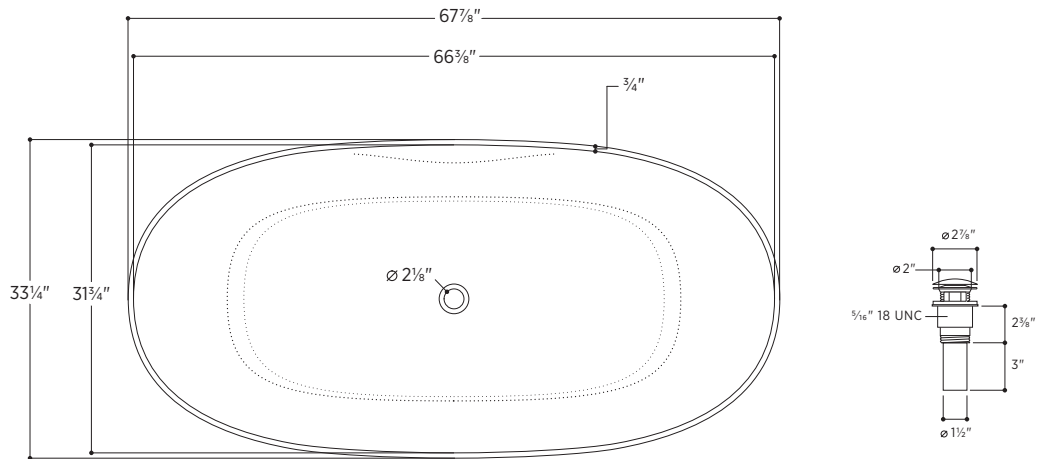

Alessandria

PLEALA6833

67⁷/₈" L x 33¹/₄" W x 26¹/₈" H

Tub Finish	<input type="radio"/> White Satin
Drain Finish	<input type="radio"/> Polished Chrome
Material	Eco-Lapistone™
Slope of Backrest	115°
Water Depth	16 ¹ / ₂ "
Capacity	88G
Weight	265lbs
Shipping Weight	371lbs

Alessandria

PLEALA6833

All measurements are approximate and for comparison only. Please note that these dimensions and specifications are subject to change without notice.

Install this product according to the installation guide. Floor support under bath must provide for a minimum of 995lbs. Installation may vary. Our products must be installed by certified professionals only and according to our installation guide, as well as federal, provincial/state and local building codes and regulations.