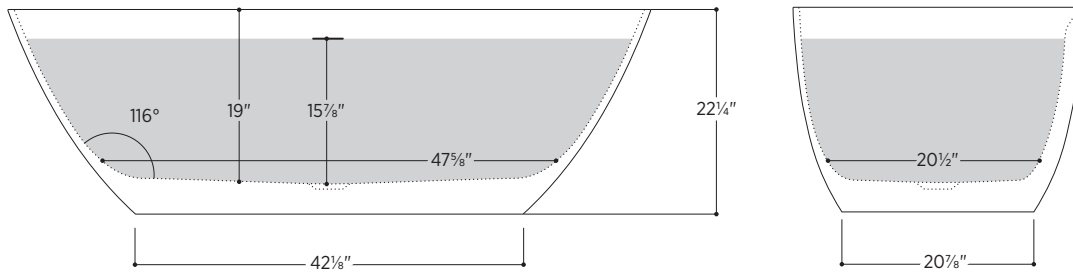

Genova

PLEGNV7032

All measurements are approximate and for comparison only. Please note that these dimensions and specifications are subject to change without notice.

Install this product according to the installation guide. Floor support under bath must provide for a minimum of 995lbs. Installation may vary. Our products must be installed by certified professionals only and according to our installation guide, as well as federal, provincial/state and local building codes and regulations.

Codes/Standards Applicable:
Meets or exceeds ANSI/ASME standard Z124.1.2
and CAN/CSA B 45 requirements
IAPMO/UPC/cUPC

5 Year Warranty for Residential Use