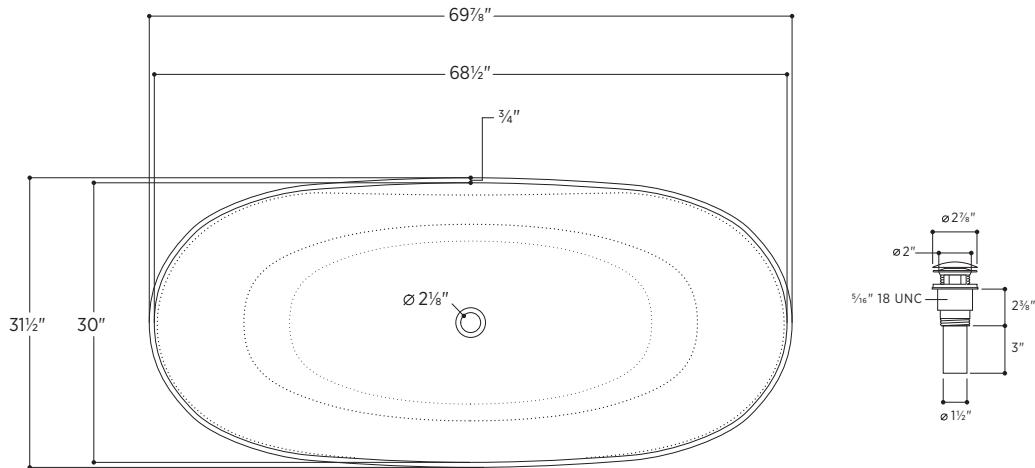

# Genova

PLEGNV7032

69 $\frac{7}{8}$ " L x 31 $\frac{1}{2}$ " W x 22 $\frac{1}{4}$ " H

Tub Finish	<input type="radio"/> White Satin <input checked="" type="radio"/> White Satin with Soft Touch Matte Black Exterior
Drain Finish	<input type="radio"/> Polished Chrome
Material	Eco-Lapistone™
Slope of Backrest	116°
Water Depth	15 $\frac{7}{8}$ "
Capacity	84G
Weight	232lbs
Shipping Weight	331lbs

# Genova

PLEGNV7032

All measurements are approximate and for comparison only. Please note that these dimensions and specifications are subject to change without notice.

Install this product according to the installation guide. Floor support under bath must provide for a minimum of 995lbs. Installation may vary. Our products must be installed by certified professionals only and according to our installation guide, as well as federal, provincial/state and local building codes and regulations.