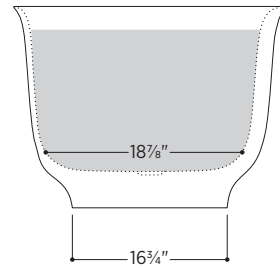

Ravenna

PLERAV6730

67" L x 29½" W x 21⅞" H

Tub Finish	<input type="radio"/> White Satin
	<input checked="" type="radio"/> White Satin with Soft Touch Matte Black Exterior
Drain Finish	<input type="radio"/> Polished Chrome
Material	Eco-Lapistone™
Slope of Backrest	104°
Water Depth	15⅝"
Capacity	77G
Weight	203lbs
Shipping Weight	302lbs

 Made in Italy

Ravenna

PLERAV6730

All measurements are approximate and for comparison only. Please note that these dimensions and specifications are subject to change without notice.

Install this product according to the installation guide. Floor support under bath must provide for a minimum of 995lbs. Installation may vary. Our products must be installed by certified professionals only and according to our installation guide, as well as federal, provincial/state and local building codes and regulations.