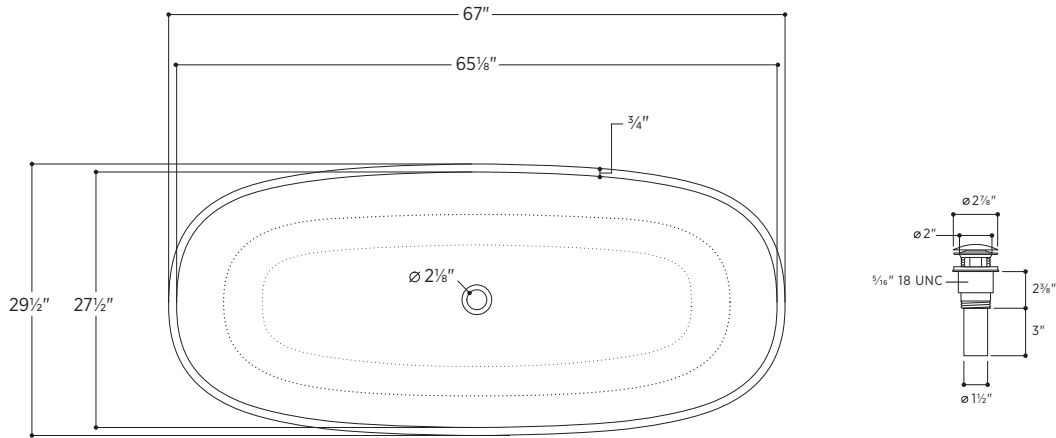

Ravenna

PLERAV6730

67" L x 29½" W x 21⅞" H

Tub Finish	<input type="radio"/> White Satin
	<input checked="" type="radio"/> White Satin with Soft Touch Matte Black Exterior
Drain Finish	<input type="radio"/> Polished Chrome
Material	Eco-Lapistone™
Slope of Backrest	104°
Water Depth	15⅝"
Capacity	77G
Weight	203lbs
Shipping Weight	302lbs

 Made in Italy

Ravenna

PLERAV6730

All measurements are approximate and for comparison only. Please note that these dimensions and specifications are subject to change without notice.

Install this product according to the installation guide. Floor support under bath must provide for a minimum of 995lbs. Installation may vary. Our products must be installed by certified professionals only and according to our installation guide, as well as federal, provincial/state and local building codes and regulations.