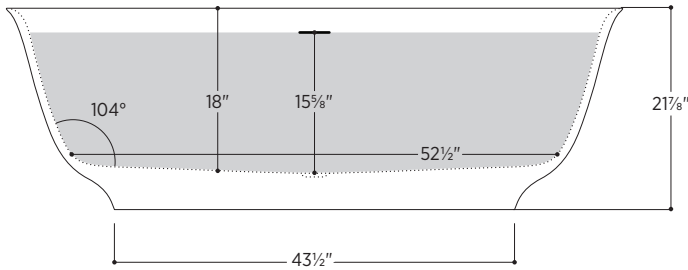

Ravenna

PLERAV6730

67" L x 29½" W x 21⅞" H

Tub Finish	<input type="radio"/> White Satin
	<input checked="" type="radio"/> White Satin with Soft Touch Matte Black Exterior
Drain Finish	<input type="radio"/> Polished Chrome
Material	Eco-Lapistone™
Slope of Backrest	104°
Water Depth	15⅝"
Capacity	77G
Weight	203lbs
Shipping Weight	302lbs

 Made in Italy

Ravenna

PLERAV6730

All measurements are approximate and for comparison only. Please note that these dimensions and specifications are subject to change without notice.

Install this product according to the installation guide. Floor support under bath must provide for a minimum of 995lbs. Installation may vary. Our products must be installed by certified professionals only and according to our installation guide, as well as federal, provincial/state and local building codes and regulations.