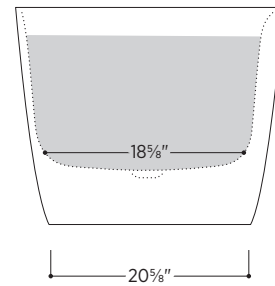

# Treviso

PLETRV6328

63½" L x 27½" W x 22⅞" H

2 other sizes available

PLETRV6730 67⅞" L x 29½" W x 22⅞" H

PLETRV7132 71" L x 31½" W x 22⅞" H

Tub Finish	<input type="radio"/> White Satin
Drain Finish	<input type="radio"/> Polished Chrome
Material	Eco-Lapistone™
Slope of Backrest	110°
Water Depth	14¼"
Capacity	64G
Weight	179lbs
Shipping Weight	289lbs

# Treviso

PLETRV6328

All measurements are approximate and for comparison only. Please note that these dimensions and specifications are subject to change without notice.

Install this product according to the installation guide. Floor support under bath must provide for a minimum of 995lbs. Installation may vary. Our products must be installed by certified professionals only and according to our installation guide, as well as federal, provincial/state and local building codes and regulations.