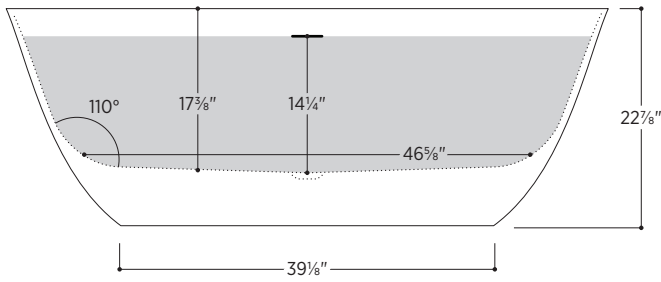

# Treviso

PLETRV6328

63½" L x 27½" W x 22⅞" H

2 other sizes available

PLETRV6730 67⅞" L x 29½" W x 22⅞" H

PLETRV7132 71" L x 31½" W x 22⅞" H

Tub Finish	<input type="radio"/> White Satin
Drain Finish	<input type="radio"/> Polished Chrome
Material	Eco-Lapistone™
Slope of Backrest	110°
Water Depth	14¼"
Capacity	64G
Weight	179lbs
Shipping Weight	289lbs

# Treviso

PLETRV6328

All measurements are approximate and for comparison only. Please note that these dimensions and specifications are subject to change without notice.

Install this product according to the installation guide. Floor support under bath must provide for a minimum of 995lbs. Installation may vary. Our products must be installed by certified professionals only and according to our installation guide, as well as federal, provincial/state and local building codes and regulations.