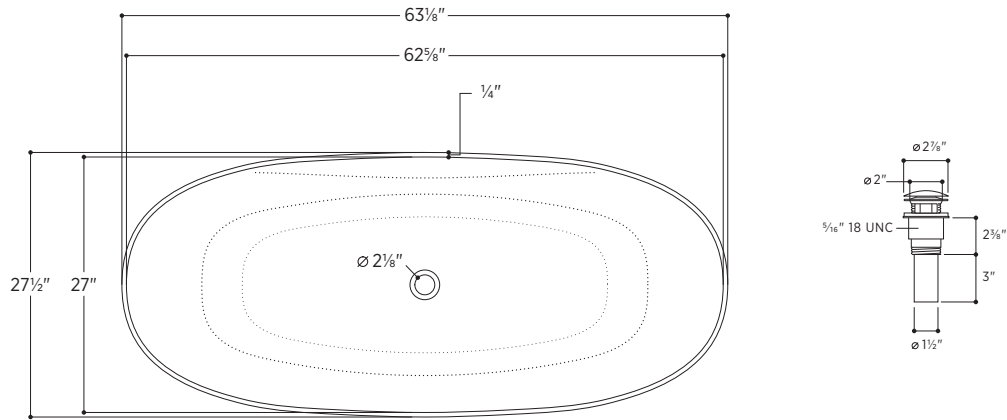

# Treviso

PLETRV6328

63½" L x 27½" W x 22⅞" H

2 other sizes available

PLETRV6730 67⅞" L x 29½" W x 22⅞" H

PLETRV7132 71" L x 31½" W x 22⅞" H

Tub Finish	<input type="radio"/> White Satin
Drain Finish	<input type="radio"/> Polished Chrome
Material	Eco-Lapistone™
Slope of Backrest	110°
Water Depth	14¼"
Capacity	64G
Weight	179lbs
Shipping Weight	289lbs

# Treviso

PLETRV6328

All measurements are approximate and for comparison only. Please note that these dimensions and specifications are subject to change without notice.

Install this product according to the installation guide. Floor support under bath must provide for a minimum of 995lbs. Installation may vary. Our products must be installed by certified professionals only and according to our installation guide, as well as federal, provincial/state and local building codes and regulations.