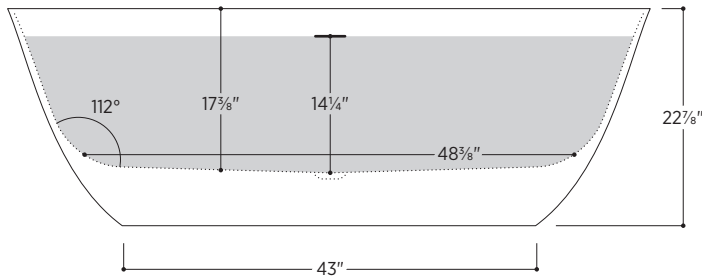

Treviso

PLETRV6730

67¹/₈" L x 29¹/₂" W x 22⁷/₈" H

2 other sizes available

PLETRV6328 63³/₈" L x 27¹/₂" W x 22⁷/₈" H

PLETRV7132 71" L x 31¹/₂" W x 22⁷/₈" H

Tub Finish	<input type="radio"/> White Satin
Drain Finish	<input type="radio"/> Polished Chrome
Material	Eco-Lapistone™
Slope of Backrest	110°
Water Depth	14 ¹ / ₄ "
Capacity	71G
Weight	280lbs
Shipping Weight	361lbs

Treviso

PLETRV6730

All measurements are approximate and for comparison only. Please note that these dimensions and specifications are subject to change without notice.

Install this product according to the installation guide. Floor support under bath must provide for a minimum of 995lbs. Installation may vary. Our products must be installed by certified professionals only and according to our installation guide, as well as federal, provincial/state and local building codes and regulations.