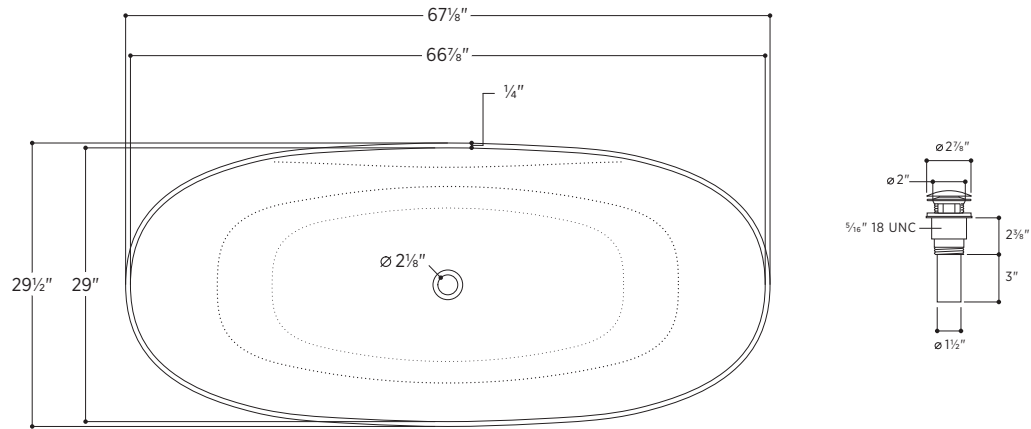

Treviso

PLETRV6730

67¹/₈" L x 29¹/₂" W x 22⁷/₈" H

2 other sizes available

PLETRV6328 63³/₈" L x 27¹/₂" W x 22⁷/₈" H

PLETRV7132 71" L x 31¹/₂" W x 22⁷/₈" H

Tub Finish	<input type="radio"/> White Satin
Drain Finish	<input type="radio"/> Polished Chrome
Material	Eco-Lapistone™
Slope of Backrest	110°
Water Depth	14 ¹ / ₄ "
Capacity	71G
Weight	280lbs
Shipping Weight	361lbs

Treviso

PLETRV6730

All measurements are approximate and for comparison only. Please note that these dimensions and specifications are subject to change without notice.

Install this product according to the installation guide. Floor support under bath must provide for a minimum of 995lbs. Installation may vary. Our products must be installed by certified professionals only and according to our installation guide, as well as federal, provincial/state and local building codes and regulations.