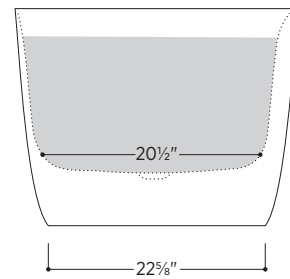

Treviso

PLETRV6730

All measurements are approximate and for comparison only. Please note that these dimensions and specifications are subject to change without notice.

Install this product according to the installation guide. Floor support under bath must provide for a minimum of 995lbs. Installation may vary. Our products must be installed by certified professionals only and according to our installation guide, as well as federal, provincial/state and local building codes and regulations.

Codes/Standards Applicable:
Meets or exceeds ANSI/ASME standard Z124.1.2
and CAN/CSA B 45 requirements
IAPMO/UPC/cUPC

5 Year Warranty for Residential Use