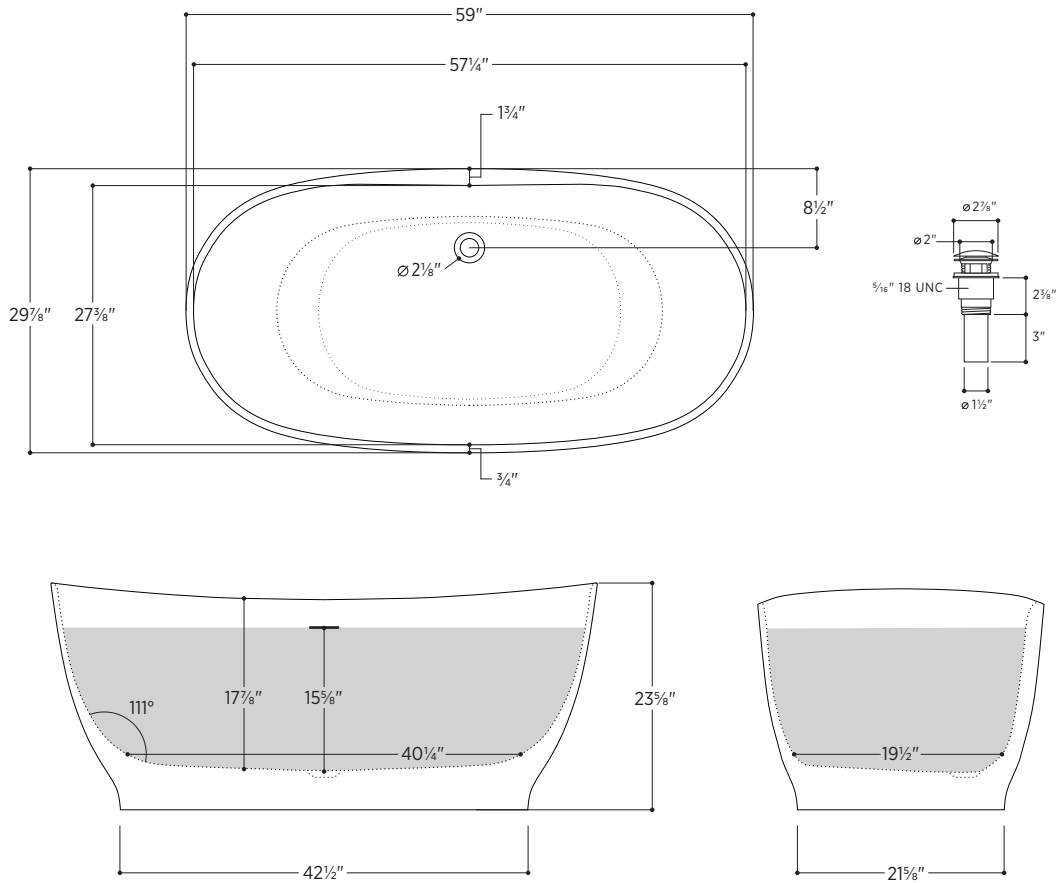

# Vittoria

PLEVRN5930

59" L x 29<sup>7</sup>/<sub>8</sub>" W x 23<sup>5</sup>/<sub>8</sub>" H

1 other size available

PLEVRN6531 65" L x 30<sup>7</sup>/<sub>8</sub>" W x 24" H

Tub Finish	<input type="radio"/> White Satin
	<input checked="" type="radio"/> White Satin with Midnight Blue Matte Exterior
Drain Finish	<input type="radio"/> Polished Chrome
Material	Eco-Lapistone™
Slope of Backrest	111°
Water Depth	15 <sup>5</sup> / <sub>8</sub> "
Capacity	69G
Weight	212lbs
Shipping Weight	309lbs

# Vittoria

PLEVRN5930

All measurements are approximate and for comparison only. Please note that these dimensions and specifications are subject to change without notice.

Install this product according to the installation guide. Floor support under bath must provide for a minimum of 995lbs. Installation may vary. Our products must be installed by certified professionals only and according to our installation guide, as well as federal, provincial/state and local building codes and regulations.