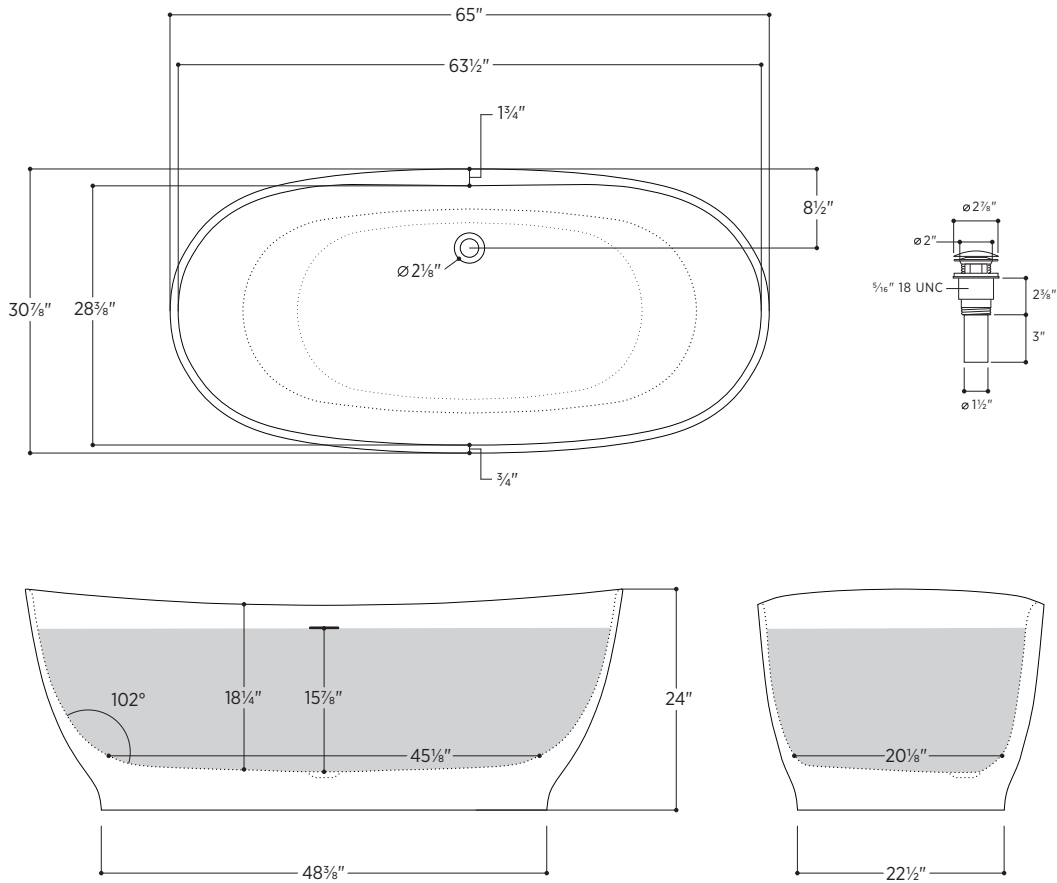

Vittoria

PLEVRN6531

65" L x 30⁷/₈" W x 24" H

1 other size available

PLEVRN5930 59" L x 29⁷/₈" W x 23³/₈" H

Tub Finish	<input type="radio"/> White Satin
	<input checked="" type="radio"/> White Satin with Midnight Blue Matte Exterior
Drain Finish	<input type="radio"/> Polished Chrome
Material	Eco-Lapistone™
Slope of Backrest	102°
Water Depth	15 ⁷ / ₈ "
Capacity	82G
Weight	227lbs
Shipping Weight	324lbs

Made in Italy

Vittoria

PLEVRN6531

All measurements are approximate and for comparison only. Please note that these dimensions and specifications are subject to change without notice.

Install this product according to the installation guide. Floor support under bath must provide for a minimum of 995lbs. Installation may vary. Our products must be installed by certified professionals only and according to our installation guide, as well as federal, provincial/state and local building codes and regulations.