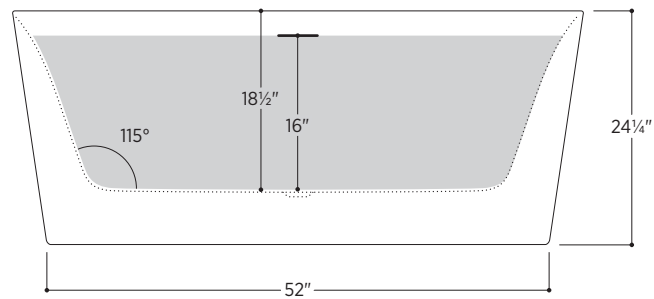

Bilbao

PTXBLB5930

59" L x 29½" W x 24¼" H

2 other sizes available

PTXBLB6732 66⅞" L x 31½" W x 24¼" H

PTXBLB7134 70⅞" L x 33½" W x 24¼" H

Tub Finish	<input type="radio"/> White Gloss
Drain Finish	<input type="radio"/> Glossy White
Material	Acrylic
Slope of Backrest	115°
Water Depth	16"
Capacity	66G
Weight	86lbs
Shipping Weight	101.4lbs

Foam Insulation *optional*

- Foam gives an added layer of solidity to the tub
- It reduces the noise level when filling
- It keeps the water warm longer

Bilbao

PTXBLB5930

All measurements are approximate and for comparison only. Please note that these dimensions and specifications are subject to change without notice.