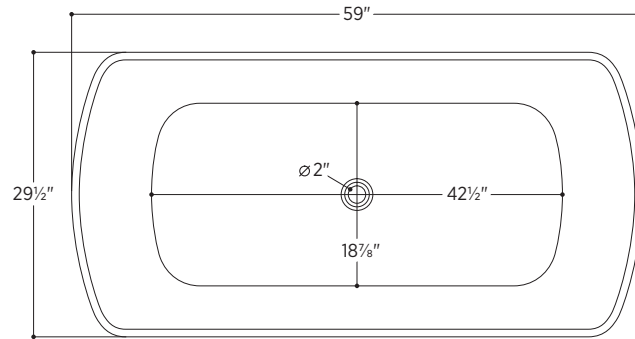

Bilbao

PTXBLB5930

59" L x 29½" W x 24¼" H

2 other sizes available

PTXBLB6732 66⅞" L x 31½" W x 24¼" H

PTXBLB7134 70⅞" L x 33½" W x 24¼" H

Tub Finish	<input type="radio"/> White Gloss
Drain Finish	<input type="radio"/> Glossy White
Material	Acrylic
Slope of Backrest	115°
Water Depth	16"
Capacity	66G
Weight	86lbs
Shipping Weight	101.4lbs

Foam Insulation *optional*

- Foam gives an added layer of solidity to the tub
- It reduces the noise level when filling
- It keeps the water warm longer

Bilbao

PTXBLB5930

All measurements are approximate and for comparison only. Please note that these dimensions and specifications are subject to change without notice.