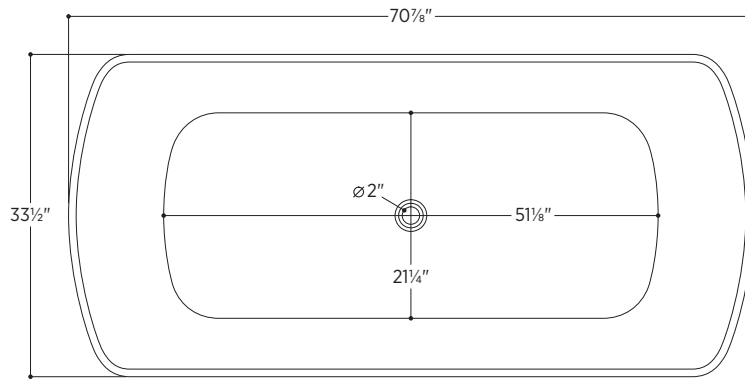

Bilbao

PTXBLB7134

70⁷/₈" L x 33¹/₂" W x 24¹/₄" H

2 other sizes available

PTXBLB5930 59" L x 29¹/₂" W x 24¹/₄" H

PTXBLB6732 66⁷/₈" L x 31¹/₂" W x 24¹/₄" H

Tub Finish	<input type="radio"/> White Gloss
Drain Finish	<input type="radio"/> Glossy White
Material	Acrylic
Slope of Backrest	115°
Water Depth	16"
Capacity	92G
Weight	97lbs
Shipping Weight	112.4lbs

Foam Insulation *optional*

- Foam gives an added layer of solidity to the tub
- It reduces the noise level when filling
- It keeps the water warm longer

Bilbao

PTXBLB7134

All measurements are approximate and for comparison only. Please note that these dimensions and specifications are subject to change without notice.