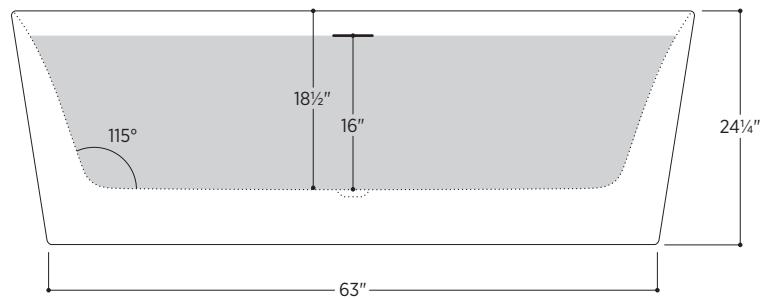

Bilbao

PTXBLB7134

70⁷/₈" L x 33¹/₂" W x 24¹/₄" H

2 other sizes available

PTXBLB5930 59" L x 29¹/₂" W x 24¹/₄" H

PTXBLB6732 66⁷/₈" L x 31¹/₂" W x 24¹/₄" H

Tub Finish	<input type="radio"/> White Gloss
Drain Finish	<input type="radio"/> Glossy White
Material	Acrylic
Slope of Backrest	115°
Water Depth	16"
Capacity	92G
Weight	97lbs
Shipping Weight	112.4lbs

Foam Insulation *optional*

- Foam gives an added layer of solidity to the tub
- It reduces the noise level when filling
- It keeps the water warm longer

Bilbao

PTXBLB7134

All measurements are approximate and for comparison only. Please note that these dimensions and specifications are subject to change without notice.