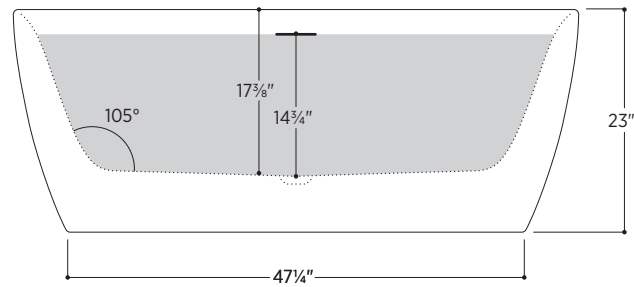

Catalonia

PTXCTL5930

59" L x 29½" W x 23" H

1 other size available

PTXCTL6732 66⅞" L x 31½" W x 23" H

Tub Finish	<input type="radio"/> White Gloss
Drain Finish	<input type="radio"/> Glossy White
Material	Acrylic
Slope of Backrest	105°
Water Depth	14¾"
Capacity	60G
Weight	77.2lbs
Shipping Weight	92.6lbs

Foam Insulation *optional*

- Foam gives an added layer of solidity to the tub
- It reduces the noise level when filling
- It keeps the water warm longer

Catalonia

PTXCTL5930

All measurements are approximate and for comparison only. Please note that these dimensions and specifications are subject to change without notice.