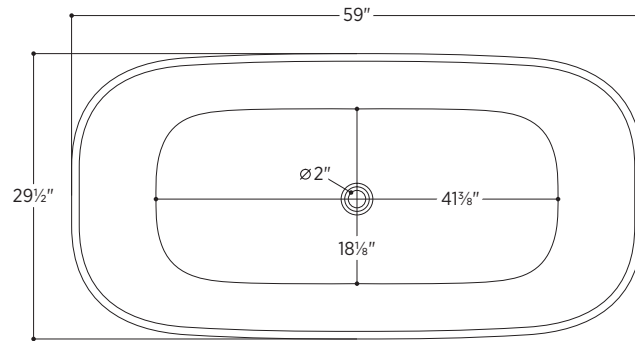

Catalonia

PTXCTL5930

59" L x 29½" W x 23" H

1 other size available

PTXCTL6732 66⅞" L x 31½" W x 23" H

Tub Finish	<input type="radio"/> White Gloss
Drain Finish	<input type="radio"/> Glossy White
Material	Acrylic
Slope of Backrest	105°
Water Depth	14¾"
Capacity	60G
Weight	77.2lbs
Shipping Weight	92.6lbs

Foam Insulation *optional*

- Foam gives an added layer of solidity to the tub
- It reduces the noise level when filling
- It keeps the water warm longer

Catalonia

PTXCTL5930

All measurements are approximate and for comparison only. Please note that these dimensions and specifications are subject to change without notice.