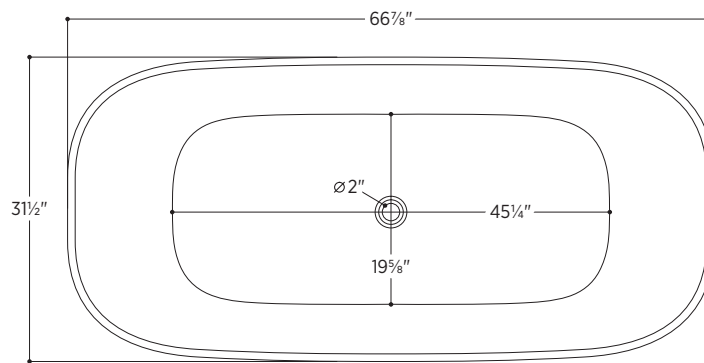

Catalonia

PTXCTL6732

66⁷/₈" L x 31¹/₂" W x 23" H

1 other size available

PTXCTL5930 59" L x 29¹/₂" W x 23" H

Tub Finish	<input type="radio"/> White Gloss
Drain Finish	<input type="radio"/> Glossy White
Material	Acrylic
Slope of Backrest	105°
Water Depth	14 ³ / ₄ "
Capacity	79G
Weight	81.6lbs
Shipping Weight	97lbs

Foam Insulation *optional*

- Foam gives an added layer of solidity to the tub
- It reduces the noise level when filling
- It keeps the water warm longer

Catalonia

PTXCTL6732

All measurements are approximate and for comparison only. Please note that these dimensions and specifications are subject to change without notice.