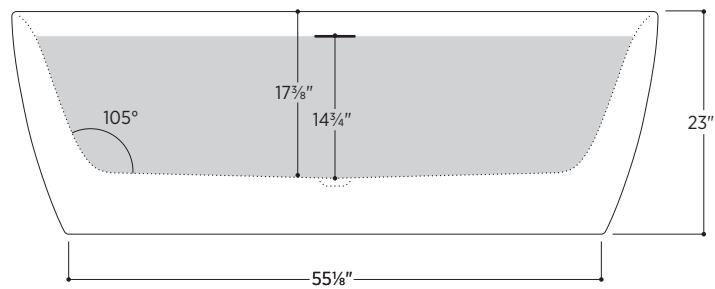

Catalonia

PTXCTL6732

66⁷/₈" L x 31¹/₂" W x 23" H

1 other size available

PTXCTL5930 59" L x 29¹/₂" W x 23" H

Tub Finish	<input type="radio"/> White Gloss
Drain Finish	<input type="radio"/> Glossy White
Material	Acrylic
Slope of Backrest	105°
Water Depth	14 ³ / ₄ "
Capacity	79G
Weight	81.6lbs
Shipping Weight	97lbs

Foam Insulation *optional*

- Foam gives an added layer of solidity to the tub
- It reduces the noise level when filling
- It keeps the water warm longer

Catalonia

PTXCTL6732

All measurements are approximate and for comparison only. Please note that these dimensions and specifications are subject to change without notice.