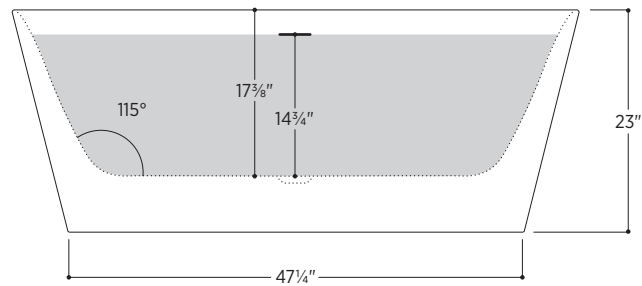

# Lucca

PTXLUC5930

59" L x 29½" W x 23" H

2 other sizes available

PTXLUC6332 63" L x 31½" W x 23" H

PTXLUC6732 66⅞" L x 31½" W x 23" H

Tub Finish	<input type="radio"/> White Gloss
Drain Finish	<input type="radio"/> Glossy White
Material	Acrylic
Slope of Backrest	115°
Water Depth	14¾"
Capacity	59G
Weight	81.6lbs
Shipping Weight	97lbs

#### **Foam Insulation** *optional*

- Foam gives an added layer of solidity to the tub
- It reduces the noise level when filling
- It keeps the water warm longer

# Lucca

PTXLUC5930

All measurements are approximate and for comparison only. Please note that these dimensions and specifications are subject to change without notice.

Install this product according to the installation guide. Floor support under bath must provide for a minimum of 995lbs. Installation may vary. Our products must be installed by certified professionals only and according to our installation guide, as well as federal, provincial/state and local building codes and regulations.