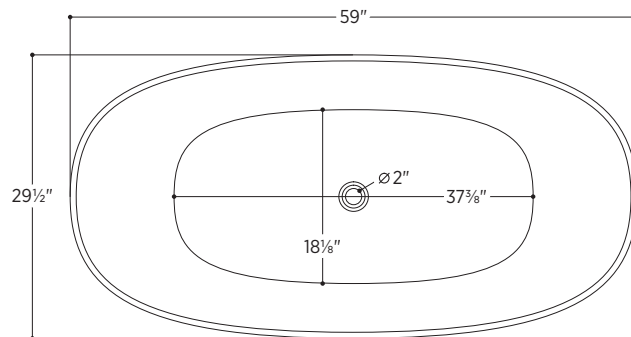

# Lucca

PTXLUC5930

59" L x 29½" W x 23" H

2 other sizes available

PTXLUC6332 63" L x 31½" W x 23" H

PTXLUC6732 66⅞" L x 31½" W x 23" H

Tub Finish	<input type="radio"/> White Gloss
Drain Finish	<input type="radio"/> Glossy White
Material	Acrylic
Slope of Backrest	115°
Water Depth	14¾"
Capacity	59G
Weight	81.6lbs
Shipping Weight	97lbs

#### **Foam Insulation** *optional*

- Foam gives an added layer of solidity to the tub
- It reduces the noise level when filling
- It keeps the water warm longer

# Lucca

PTXLUC5930

All measurements are approximate and for comparison only. Please note that these dimensions and specifications are subject to change without notice.

Install this product according to the installation guide. Floor support under bath must provide for a minimum of 995lbs. Installation may vary. Our products must be installed by certified professionals only and according to our installation guide, as well as federal, provincial/state and local building codes and regulations.