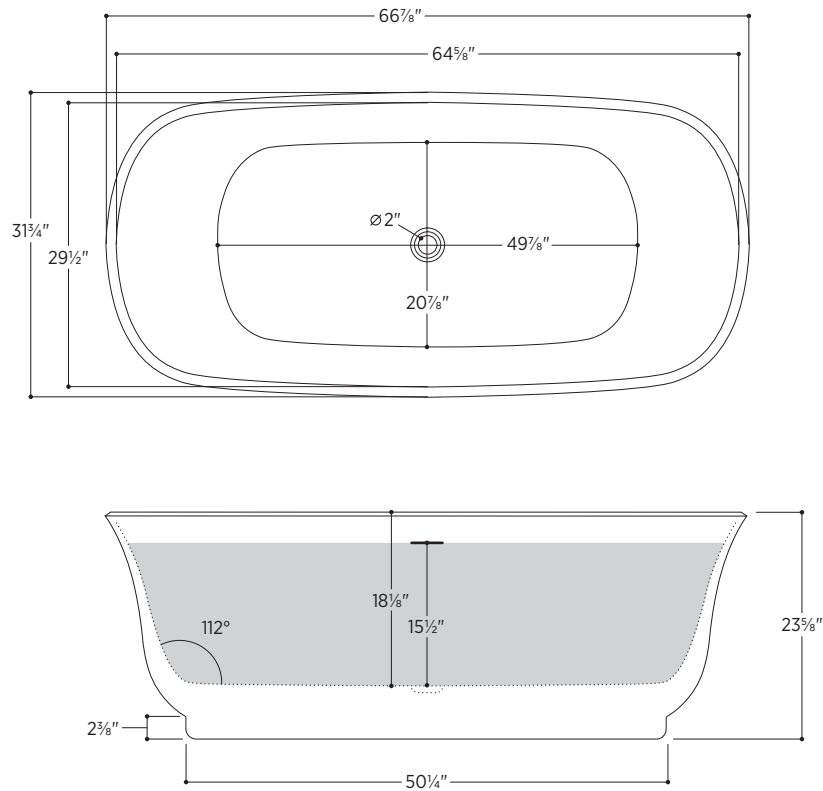

Sona

PTXSNA6732

66⁷/₈" L x 31³/₄" W x 23⁵/₈" H

1 other size available

PTXSNA5929 59" L x 29¹/₈" W x 23⁵/₈" H

Tub Finish	<input type="radio"/> White Gloss
Drain Finish	<input type="radio"/> Glossy White
Material	Acrylic
Slope of Backrest	112°
Water Depth	18 ¹ / ₈ "
Capacity	75G
Weight	101.4lbs
Shipping Weight	121.3lbs

Foam Insulation *optional*

- Foam gives an added layer of solidity to the tub
- It reduces the noise level when filling
- It keeps the water warm longer

Sona

PTXSNA6732

All measurements are approximate and for comparison only. Please note that these dimensions and specifications are subject to change without notice.