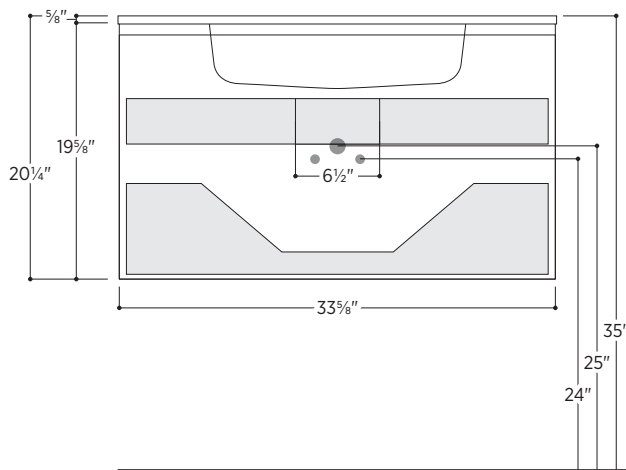

Slat

PSS3420NN + PC3420

33⁵/₈" W x 20¹/₄" D x 19⁵/₈" H

Available in 5 widths: 24", 28", 34", 38", 48"

 Made in Italy

Slat Vanity

Wall-mounted bathroom vanity
Vertical ribbed detailing
Integrated metal trim
Spacious single drawer with inset drawer
Soft-close drawers

BUILD YOUR SINKTOP MODEL NUMBER

Slat

PSS3420NN + PC3420

Front View

Side View