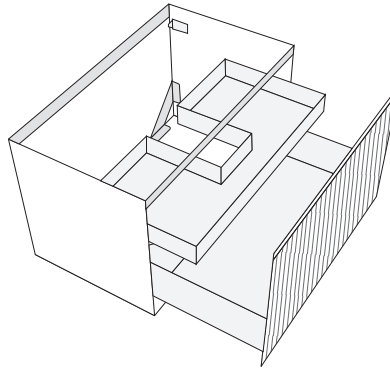

Slat

PSS3420NN + PC3420

33⁵/₈" W x 20¹/₄" D x 19⁵/₈" H

Available in 5 widths: 24", 28", 34", 38", 48"

 Made in Italy

Slat Vanity

Wall-mounted bathroom vanity
Vertical ribbed detailing
Integrated metal trim
Spacious single drawer with inset drawer
Soft-close drawers

BUILD YOUR VANITY MODEL NUMBER

Contura Sinktop

Sinktop Finish	<input type="radio"/> GW	Glossy White
	<input type="radio"/> MW	Matte White
Faucet Holes	<input type="checkbox"/> 0	0-hole tap
	<input type="checkbox"/> 1	1-hole tap
	<input type="checkbox"/> 3	3-hole tap

BUILD YOUR SINKTOP MODEL NUMBER

Slat

PSS3420NN + PC3420

Front View

Side View