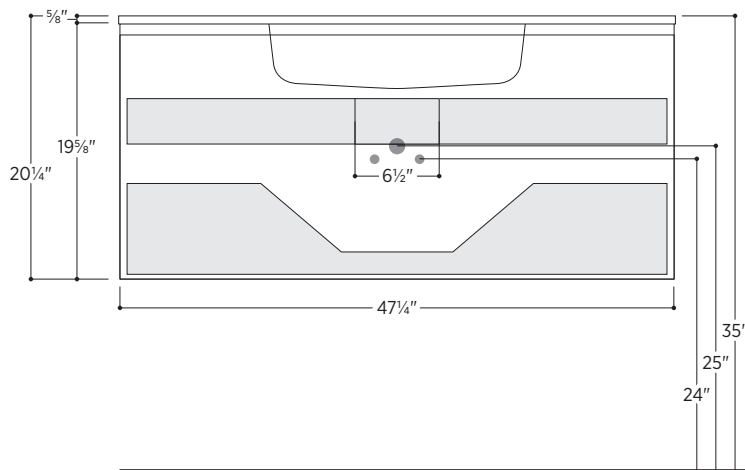

BUILD YOUR SINKTOP MODEL NUMBER

**PC4820** +   +   
*base model*     *sinktop finish code*     *number of faucet holes*

# Slat

PSS4820NN + PC4820

Front View

Side View