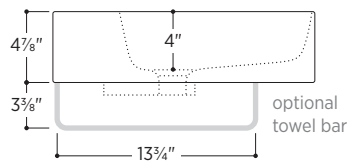

Weight: 22lbs

Available finishes:

White Matte Black

 1-hole tap

 3-hole tap

Slim Towel Bar *optional*

Brass towel bar easily attaches to underside of sink

Includes overflow ring in matching finish:

Polished Chrome White Gloss
 Brushed Nickel Matte Black

no towel bar

1 towel bar
left side

1 towel bar
right side

2 towel bars
both sides

All measurements are approximate and for comparison only. Please note that these dimensions and specifications are subject to change without notice. Our products must be installed by certified professionals only and according to our installation guide, as well as federal, provincial/state and local building codes and regulations.