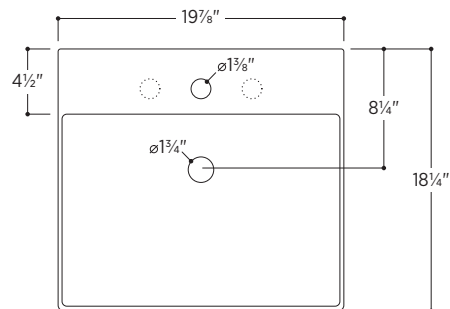

Weight: 22lbs

Available finishes:

White Matte Black

 1-hole tap

 3-hole tap

Slim Towel Bar *optional*

Brass towel bar easily attaches to underside of sink

Includes overflow ring in matching finish:

Polished Chrome White Gloss
 Brushed Nickel Matte Black

no towel bar

1 towel bar
left side

1 towel bar
right side

2 towel bars
both sides

All measurements are approximate and for comparison only. Please note that these dimensions and specifications are subject to change without notice. Our products must be installed by certified professionals only and according to our installation guide, as well as federal, provincial/state and local building codes and regulations.