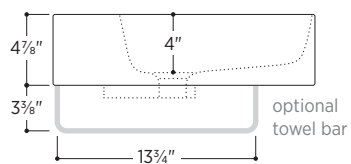

Slim Square

PSQ2418

23³/₄" W x 18¹/₄" D x 4⁷/₈" H

Available in 5 widths: 20", 24", 32", 40", 48"

 Made in Italy

Wall-mounted bathroom sink

Fine fireclay

Overflow in polished chrome finish

Weight: 26.5lbs

Available finishes:

White Matte Black

 1-hole tap  3-hole tap

Slim Towel Bar *optional*

Brass towel bar easily attaches to underside of sink

Includes overflow ring in matching finish:

Polished Chrome White Gloss
 Brushed Nickel Matte Black