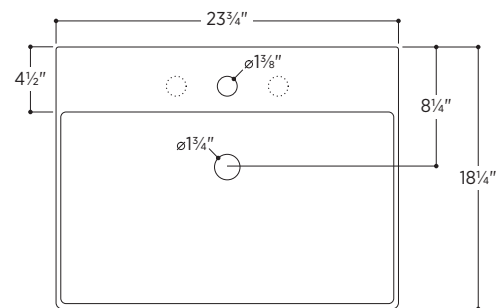

Slim Square

PSQ2418

23³/₄" W x 18¹/₄" D x 4⁷/₈" H

Available in 5 widths: 20", 24", 32", 40", 48"

 Made in Italy

Wall-mounted bathroom sink

Fine fireclay

Overflow in polished chrome finish

Weight: 26.5lbs

Available finishes:

White Matte Black

 1-hole tap  3-hole tap

Slim Towel Bar *optional*

Brass towel bar easily attaches to underside of sink

Includes overflow ring in matching finish:

Polished Chrome White Gloss
 Brushed Nickel Matte Black

All measurements are approximate and for comparison only. Please note that these dimensions and specifications are subject to change without notice. Our products must be installed by certified professionals only and according to our installation guide, as well as federal, provincial/state and local building codes and regulations.