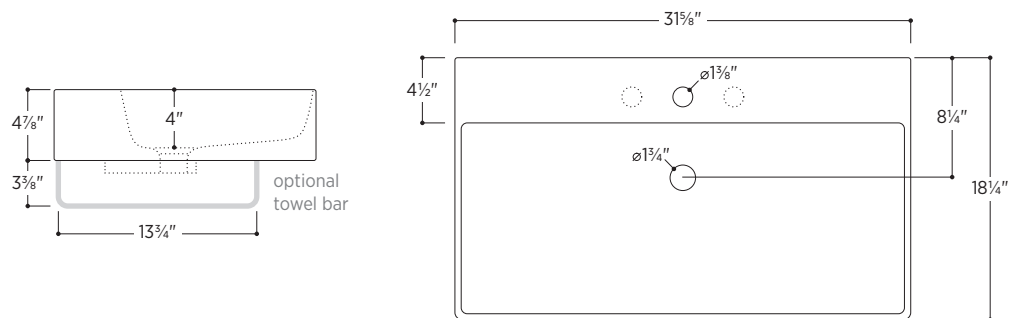

Slim Square

PSQ3218

31⁵/₈" W x 18¹/₄" D x 4⁷/₈" H

Available in 5 widths: 20", 24", 32", 40", 48"

 Made in Italy

Wall-mounted bathroom sink

Fine fireclay

Overflow in polished chrome finish

Weight: 39.7lbs

Available finishes:

White Matte Black

 1-hole tap  3-hole tap

Slim Towel Bar *optional*

Brass towel bar easily attaches to underside of sink

Includes overflow ring in matching finish:

Polished Chrome White Gloss
 Brushed Nickel Matte Black

no towel bar 1 towel bar left side 1 towel bar right side 2 towel bars both sides

All measurements are approximate and for comparison only. Please note that these dimensions and specifications are subject to change without notice. Our products must be installed by certified professionals only and according to our installation guide, as well as federal, provincial/state and local building codes and regulations.