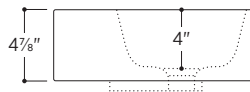

## Slim Soft Mini

PSF1814W

17 $\frac{7}{8}$ " W x 13 $\frac{3}{4}$ " D x 4 $\frac{7}{8}$ " H

 Made in Italy

Wall-mounted bathroom sink

White fireclay

Overflow in polished chrome finish

Weight: 22lbs

Optional mounting hardware available

1-hole tap

3-hole tap

All measurements are approximate and for comparison only. Please note that these dimensions and specifications are subject to change without notice. Our products must be installed by certified professionals only and according to our installation guide, as well as federal, provincial/state and local building codes and regulations.