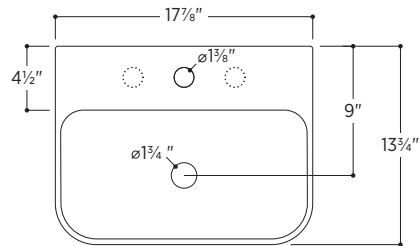

## Slim Soft Mini

PSF1814W

17 $\frac{7}{8}$ " W x 13 $\frac{3}{4}$ " D x 4 $\frac{7}{8}$ " H

 Made in Italy

Wall-mounted bathroom sink

White fireclay

Overflow in polished chrome finish

Weight: 22lbs

Optional mounting hardware available

1-hole tap

3-hole tap

All measurements are approximate and for comparison only. Please note that these dimensions and specifications are subject to change without notice. Our products must be installed by certified professionals only and according to our installation guide, as well as federal, provincial/state and local building codes and regulations.