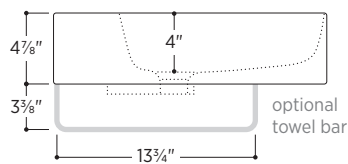

## Slim Towel Bar *optional*

Brass towel bar easily attaches to underside of sink

Includes overflow ring in matching finish:

Polished Chrome

White Gloss

Brushed Nickel

Matte Black

no towel bar

1 towel bar  
left side

1 towel bar  
right side

2 towel bars  
both sides

All measurements are approximate and for comparison only. Please note that these dimensions and specifications are subject to change without notice. Our products must be installed by certified professionals only and according to our installation guide, as well as federal, provincial/state and local building codes and regulations.