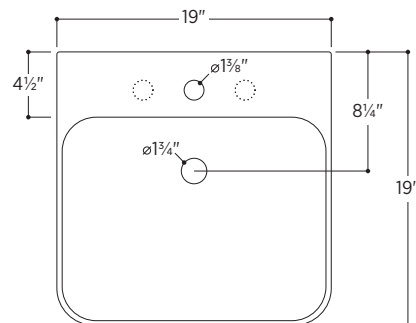

Weight: 25.4lbs

Optional mounting hardware available

1-hole tap

3-hole tap

## Slim Towel Bar *optional*

Brass towel bar easily attaches to underside of sink

Includes overflow ring in matching finish:

Polished Chrome

White Gloss

Brushed Nickel

Matte Black

no towel bar

1 towel bar  
left side

1 towel bar  
right side

2 towel bars  
both sides

All measurements are approximate and for comparison only. Please note that these dimensions and specifications are subject to change without notice. Our products must be installed by certified professionals only and according to our installation guide, as well as federal, provincial/state and local building codes and regulations.