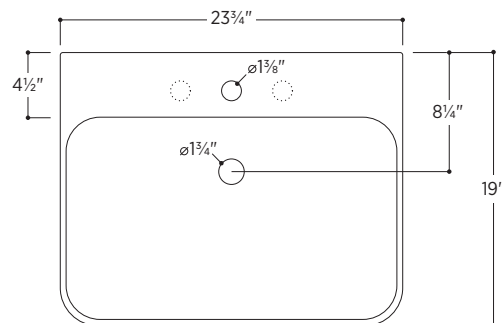

Weight: 28.7lbs

Optional mounting hardware available

1-hole tap

3-hole tap

## Slim Towel Bar *optional*

Brass towel bar easily attaches to underside of sink

Includes overflow ring in matching finish:

Polished Chrome

White Gloss

Brushed Nickel

Matte Black

no towel bar

1 towel bar  
left side

1 towel bar  
right side

2 towel bars  
both sides

All measurements are approximate and for comparison only. Please note that these dimensions and specifications are subject to change without notice. Our products must be installed by certified professionals only and according to our installation guide, as well as federal, provincial/state and local building codes and regulations.