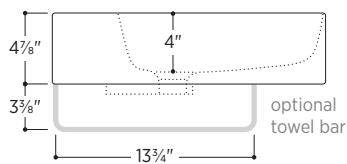

## Slim Towel Bar *optional*

Brass towel bar easily attaches to underside of sink

Includes overflow ring in matching finish:

Polished Chrome

White Gloss

Brushed Nickel

Matte Black

no towel bar

1 towel bar  
left side

1 towel bar  
right side

2 towel bars  
both sides

All measurements are approximate and for comparison only. Please note that these dimensions and specifications are subject to change without notice. Our products must be installed by certified professionals only and according to our installation guide, as well as federal, provincial/state and local building codes and regulations.