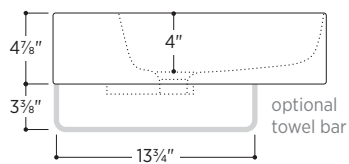

Slim Soft

PSF3219W

31 $\frac{5}{8}$ " W x 19" D x 4 $\frac{7}{8}$ " H

Available in 5 widths: 20", 24", 32", 40", 48"

 Made in Italy

Wall-mounted bathroom sink

White fireclay

Overflow in polished chrome finish

Weight: 39.7lbs

Optional mounting hardware available

1-hole tap

3-hole tap

Slim Towel Bar *optional*

Brass towel bar easily attaches to underside of sink

Includes overflow ring in matching finish:

Polished Chrome

White Gloss

Brushed Nickel

Matte Black

no towel bar

1 towel bar
left side

1 towel bar
right side

2 towel bars
both sides

All measurements are approximate and for comparison only. Please note that these dimensions and specifications are subject to change without notice. Our products must be installed by certified professionals only and according to our installation guide, as well as federal, provincial/state and local building codes and regulations.