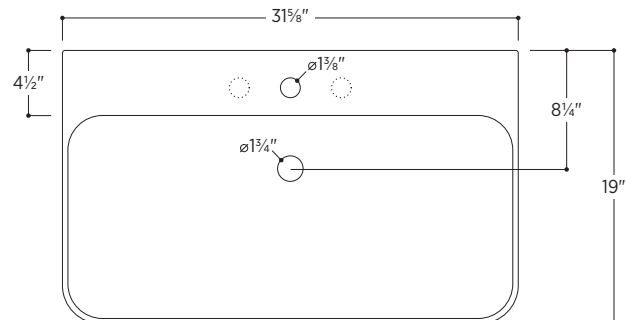

Weight: 39.7lbs

Optional mounting hardware available

1-hole tap

3-hole tap

Slim Towel Bar *optional*

Brass towel bar easily attaches to underside of sink

Includes overflow ring in matching finish:

Polished Chrome

White Gloss

Brushed Nickel

Matte Black

no towel bar

1 towel bar
left side

1 towel bar
right side

2 towel bars
both sides

All measurements are approximate and for comparison only. Please note that these dimensions and specifications are subject to change without notice. Our products must be installed by certified professionals only and according to our installation guide, as well as federal, provincial/state and local building codes and regulations.