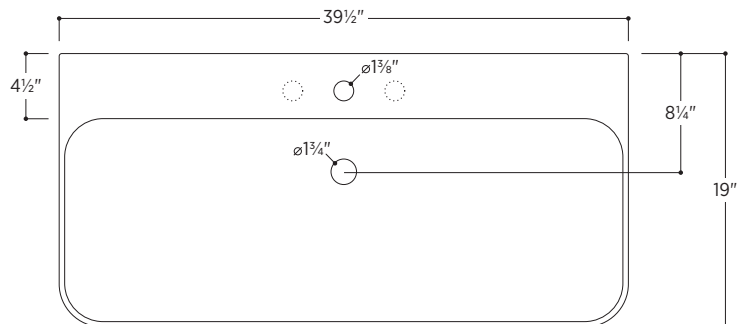

Slim Soft

PSF4019W

39½" W x 19" D x 4⅞" H

Available in 5 widths: 20", 24", 32", 40", 48"

 Made in Italy

Wall-mounted bathroom sink

White fireclay

Overflow in polished chrome finish

Weight: 52.9lbs

Optional mounting hardware available

1-hole tap

3-hole tap

Slim Towel Bar *optional*

Brass towel bar easily attaches to underside of sink

Includes overflow ring in matching finish:

Polished Chrome

White Gloss

Brushed Nickel

Matte Black

no towel bar

1 towel bar
left side

1 towel bar
right side

2 towel bars
both sides

All measurements are approximate and for comparison only. Please note that these dimensions and specifications are subject to change without notice. Our products must be installed by certified professionals only and according to our installation guide, as well as federal, provincial/state and local building codes and regulations.