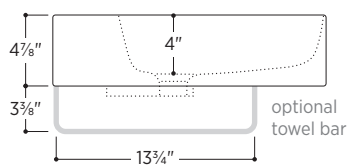

Slim Soft

PSF4019W

39½" W x 19" D x 4⅞" H

Available in 5 widths: 20", 24", 32", 40", 48"

 Made in Italy

Wall-mounted bathroom sink

White fireclay

Overflow in polished chrome finish

Weight: 52.9lbs

Optional mounting hardware available

1-hole tap

3-hole tap

Slim Towel Bar *optional*

Brass towel bar easily attaches to underside of sink

Includes overflow ring in matching finish:

Polished Chrome

White Gloss

Brushed Nickel

Matte Black

no towel bar

1 towel bar
left side

1 towel bar
right side

2 towel bars
both sides

All measurements are approximate and for comparison only. Please note that these dimensions and specifications are subject to change without notice. Our products must be installed by certified professionals only and according to our installation guide, as well as federal, provincial/state and local building codes and regulations.