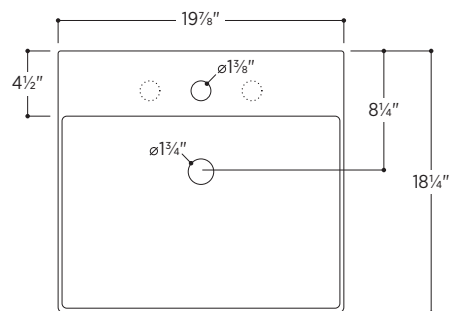

Weight: 22lbs

Available finishes:

White Matte Black

Optional mounting hardware available

Slim Towel Bar *optional*

Brass towel bar easily attaches to underside of sink

Includes overflow ring in matching finish:

Polished Chrome White Gloss
 Brushed Nickel Matte Black

no towel bar

1 towel bar
left side

1 towel bar
right side

2 towel bars
both sides

All measurements are approximate and for comparison only. Please note that these dimensions and specifications are subject to change without notice. Our products must be installed by certified professionals only and according to our installation guide, as well as federal, provincial/state and local building codes and regulations.