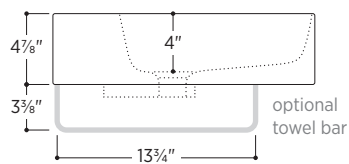

Weight: 22lbs

Available finishes:

White Matte Black

Optional mounting hardware available

Slim Towel Bar *optional*

Brass towel bar easily attaches to underside of sink

Includes overflow ring in matching finish:

Polished Chrome White Gloss
 Brushed Nickel Matte Black

no towel bar

1 towel bar
left side

1 towel bar
right side

2 towel bars
both sides

All measurements are approximate and for comparison only. Please note that these dimensions and specifications are subject to change without notice. Our products must be installed by certified professionals only and according to our installation guide, as well as federal, provincial/state and local building codes and regulations.