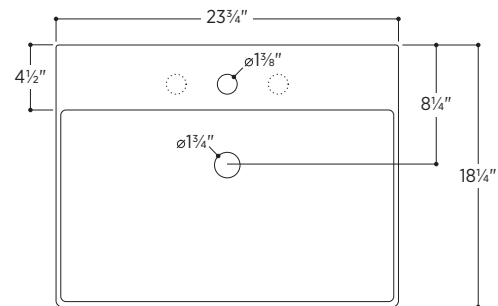

Weight: 26.5lbs

Available finishes:

White Matte Black

Optional mounting hardware available

Slim Towel Bar *optional*

Brass towel bar easily attaches to underside of sink

Includes overflow ring in matching finish:

Polished Chrome White Gloss
 Brushed Nickel Matte Black

no towel bar

1 towel bar
left side

1 towel bar
right side

2 towel bars
both sides

All measurements are approximate and for comparison only. Please note that these dimensions and specifications are subject to change without notice. Our products must be installed by certified professionals only and according to our installation guide, as well as federal, provincial/state and local building codes and regulations.