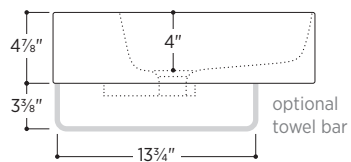

Weight: 26.5lbs

Available finishes:

White Matte Black

Optional mounting hardware available

Slim Towel Bar *optional*

Brass towel bar easily attaches to underside of sink

Includes overflow ring in matching finish:

Polished Chrome White Gloss
 Brushed Nickel Matte Black

no towel bar

1 towel bar
left side

1 towel bar
right side

2 towel bars
both sides

All measurements are approximate and for comparison only. Please note that these dimensions and specifications are subject to change without notice. Our products must be installed by certified professionals only and according to our installation guide, as well as federal, provincial/state and local building codes and regulations.