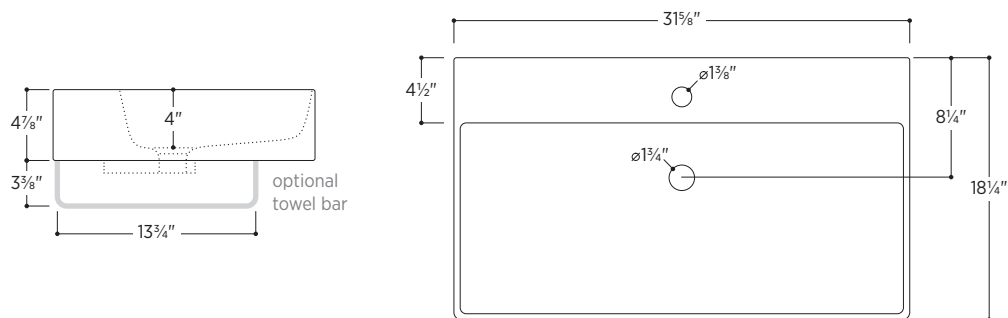

Slim Square

PSQ3218

31 $\frac{5}{8}$ " W x 18 $\frac{1}{4}$ " D x 4 $\frac{7}{8}$ " H

Available in 5 widths: 20", 24", 32", 40", 48"

 Made in Italy

Wall-mounted bathroom sink

Fine fireclay

Overflow in polished chrome finish

Weight: 39.7lbs

Available finishes:

White Matte Black

Optional mounting hardware available

 1-hole tap

Slim Towel Bar *optional*

Brass towel bar easily attaches to underside of sink

Includes overflow ring in matching finish:

Polished Chrome White Gloss
 Brushed Nickel Matte Black

no towel bar 1 towel bar left side 1 towel bar right side 2 towel bars both sides

All measurements are approximate and for comparison only. Please note that these dimensions and specifications are subject to change without notice. Our products must be installed by certified professionals only and according to our installation guide, as well as federal, provincial/state and local building codes and regulations.