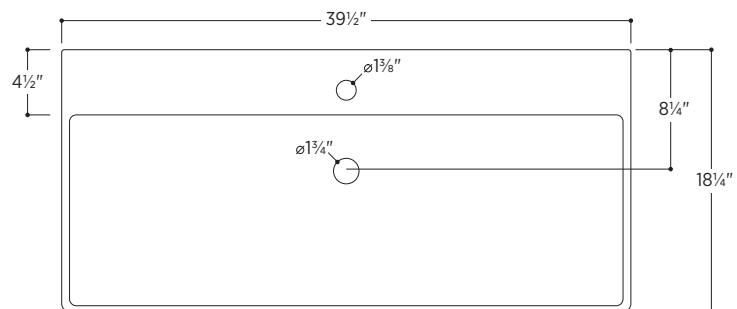

## Slim Towel Bar *optional*

Brass towel bar easily attaches to underside of sink

Includes overflow ring in matching finish:

Polished Chrome  White Gloss  
 Brushed Nickel  Matte Black

no towel bar    1 towel bar left side    1 towel bar right side    2 towel bars both sides