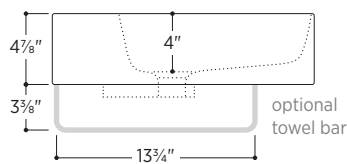

## Slim Towel Bar *optional*

Brass towel bar easily attaches to underside of sink

Includes overflow ring in matching finish:

Polished Chrome  White Gloss  
 Brushed Nickel  Matte Black

no towel bar    1 towel bar left side    1 towel bar right side    2 towel bars both sides