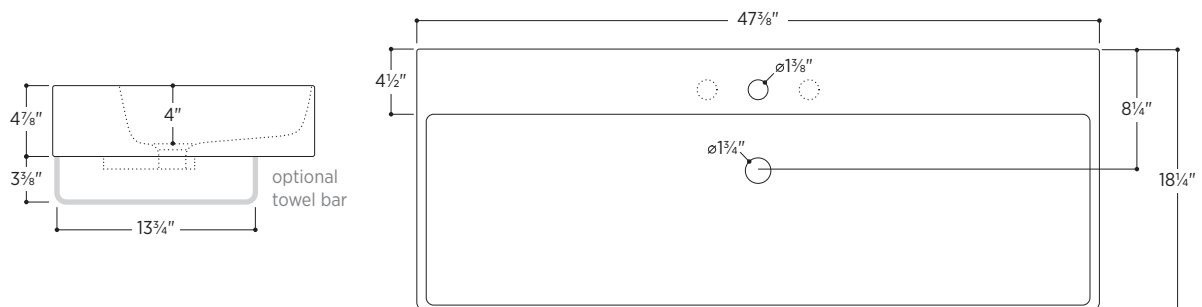

Slim Square

PSQ4818

47³/₈" W x 18¹/₄" D x 4⁷/₈" H

Available in 5 widths: 20", 24", 32", 40", 48"

 Made in Italy

Wall-mounted bathroom sink

Fine fireclay

Overflow in polished chrome finish

Weight: 57.3lbs

Available finishes:

White Matte Black

Optional mounting hardware available

1-hole tap

3-hole tap

Slim Towel Bar *optional*

Brass towel bar easily attaches to underside of sink

Includes overflow ring in matching finish:

Polished Chrome White Gloss
 Brushed Nickel Matte Black

no towel bar

1 towel bar
left side

1 towel bar
right side

2 towel bars
both sides

All measurements are approximate and for comparison only. Please note that these dimensions and specifications are subject to change without notice. Our products must be installed by certified professionals only and according to our installation guide, as well as federal, provincial/state and local building codes and regulations.